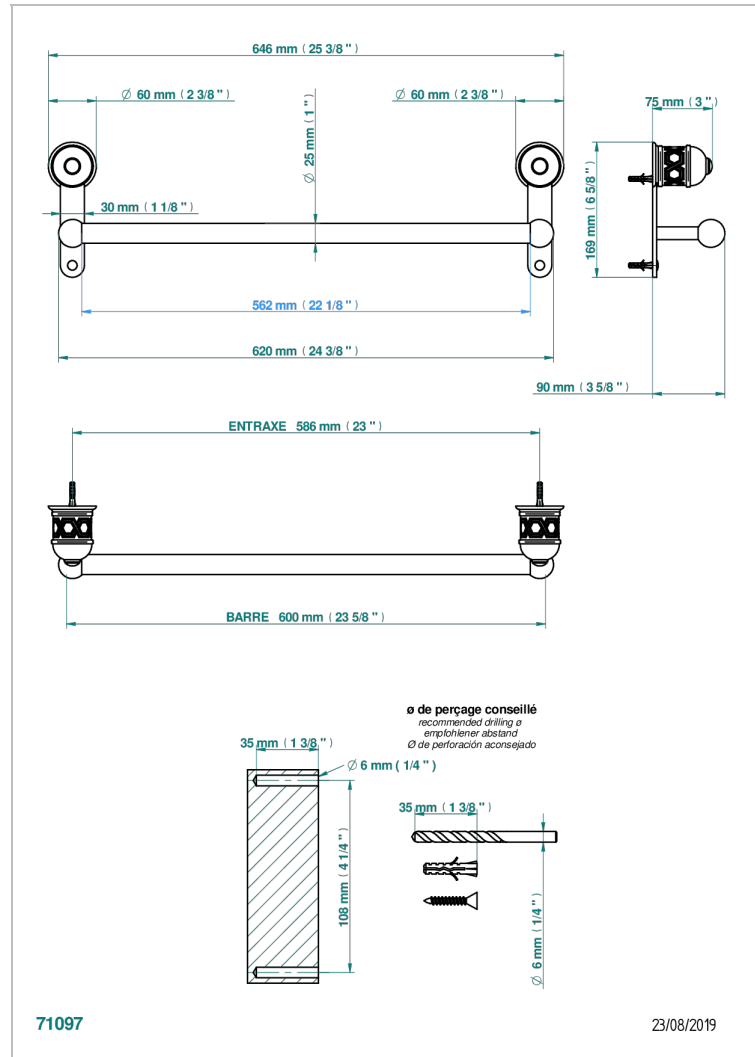

DUOMO

U4E-526/60

Towel bar, 24" long

CHARACTERISTIC

- Duomo
- Towel bar, 24" long

AVAILABLE FINITIONS

Black ceram - D30
Blush PVD - H62
Brass color PVD - H49
Brown bronze color PVD - F33
Chrome polished - A02
Chrome polished / gold polished - G02