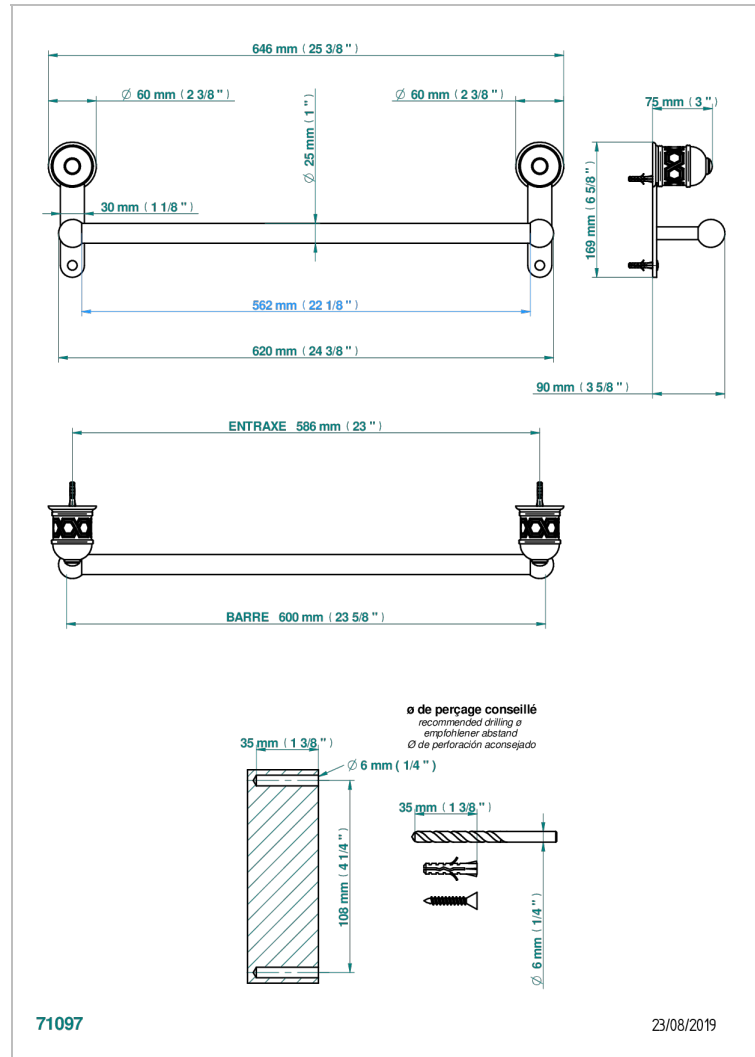

DUOMO

U4E-526/60

Bath towel holder, length: 600 mm

CHARACTERISTIC

- Duomo
- Bath towel holder, length: 600 mm

AVAILABLE FINITIONS

Antique nickel - H28
Black ceram - D30
Blush PVD - H62
Brass color PVD - H49
Brown bronze color PVD - F33
Gold color PVD - H52