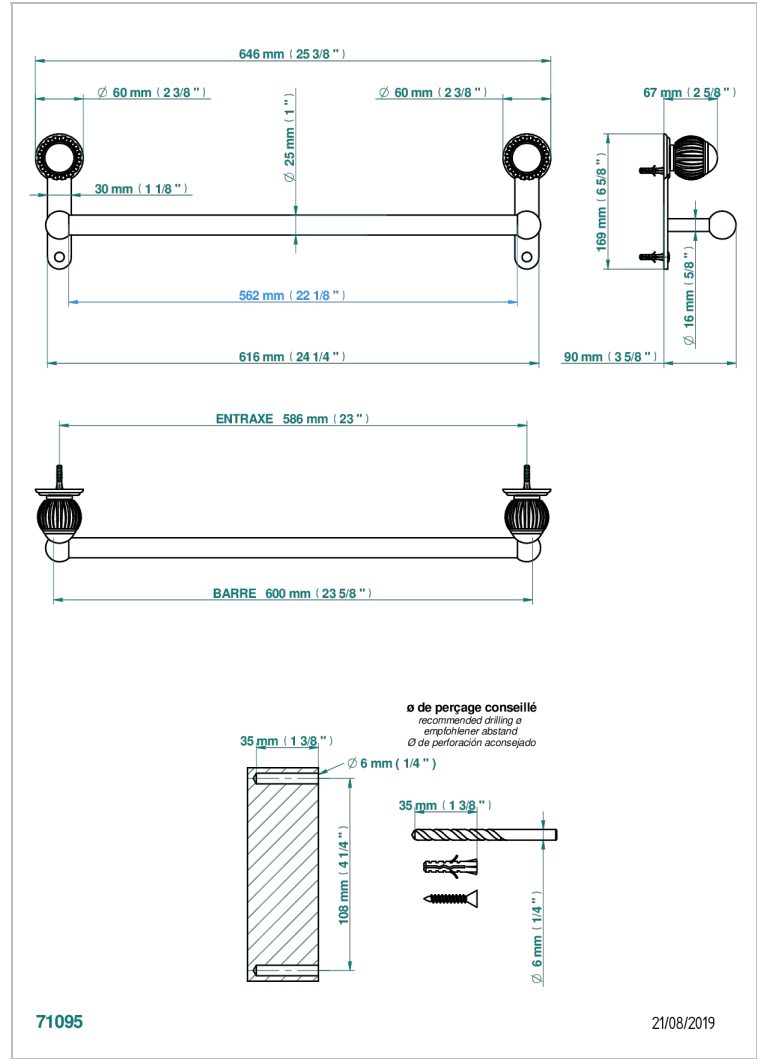

# VOGUE BLACK ONYX

A8P-526/60

Towel bar, 24" long

## CHARACTERISTIC

- Vogue black onyx
- Towel bar, 24" long