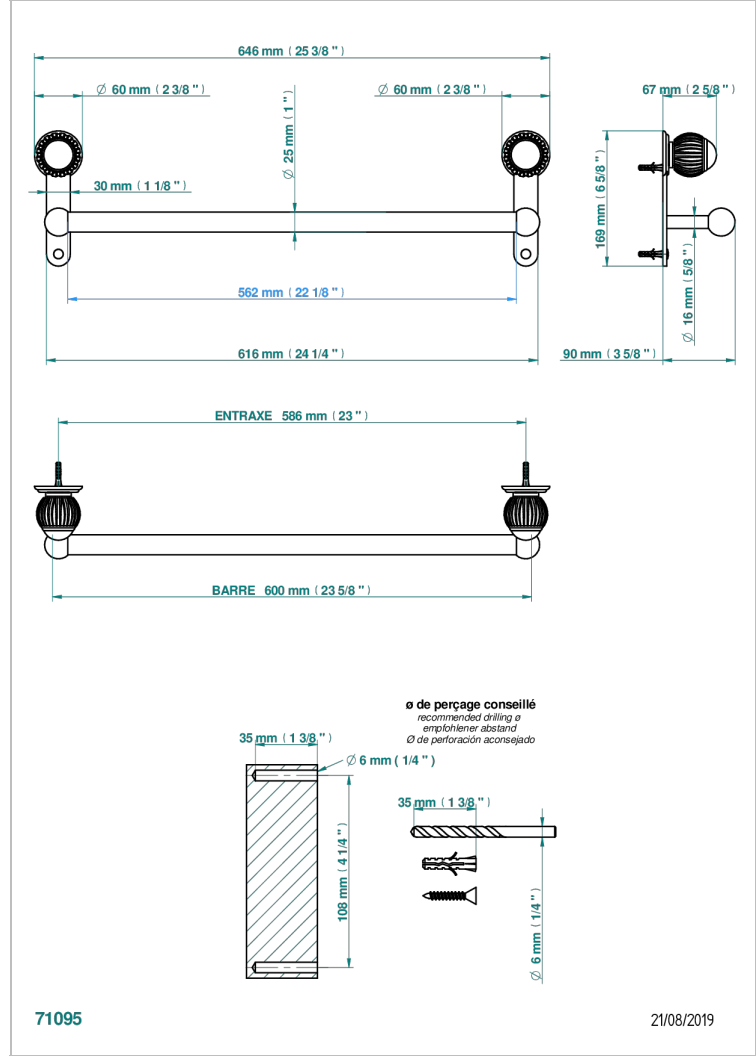

# VOGUE BLACK ONYX

A8P-526/60

Bath towel holder, length: 600 mm

## CHARACTERISTIC

- Vogue black onyx
- Bath towel holder, length: 600 mm