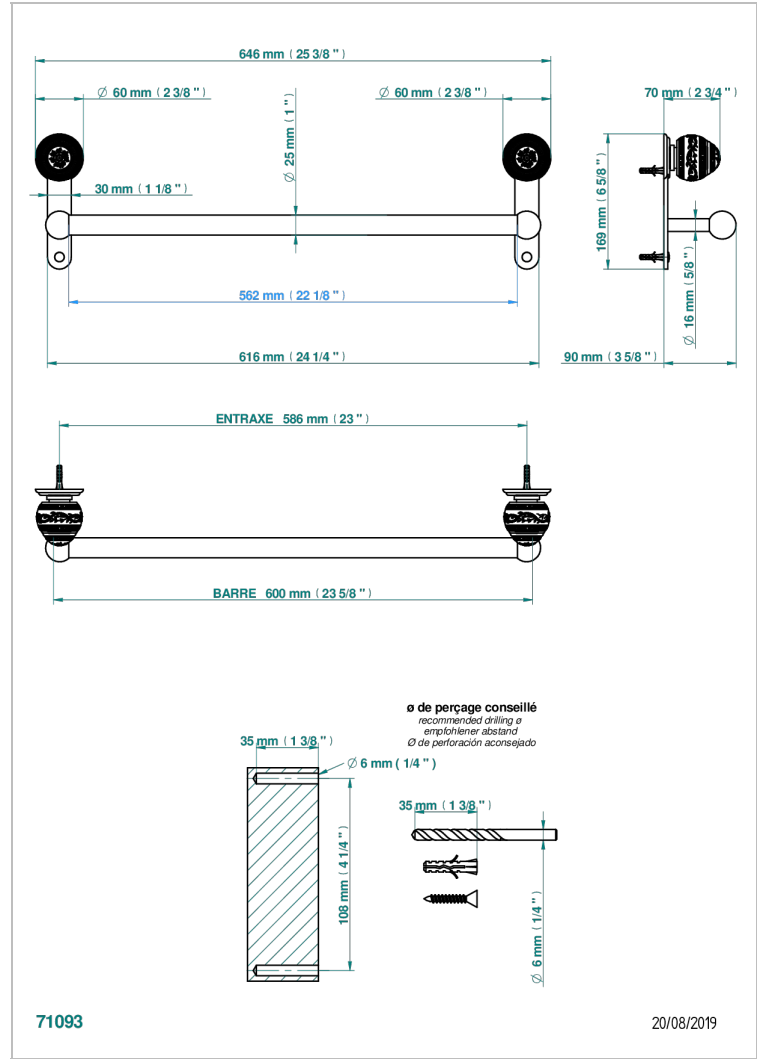

MARQUISE PLATINUM DECOR

A7G-526/60

Towel bar, 24" long

CHARACTERISTIC

- Marquise platinum decor
- Towel bar, 24" long

AVAILABLE FINITIONS

Black ceram - D30
Blush PVD - H62
Brass color PVD - H49
Brown bronze color PVD - F33
Chrome polished - A02
Chrome polished / gold polished - G02