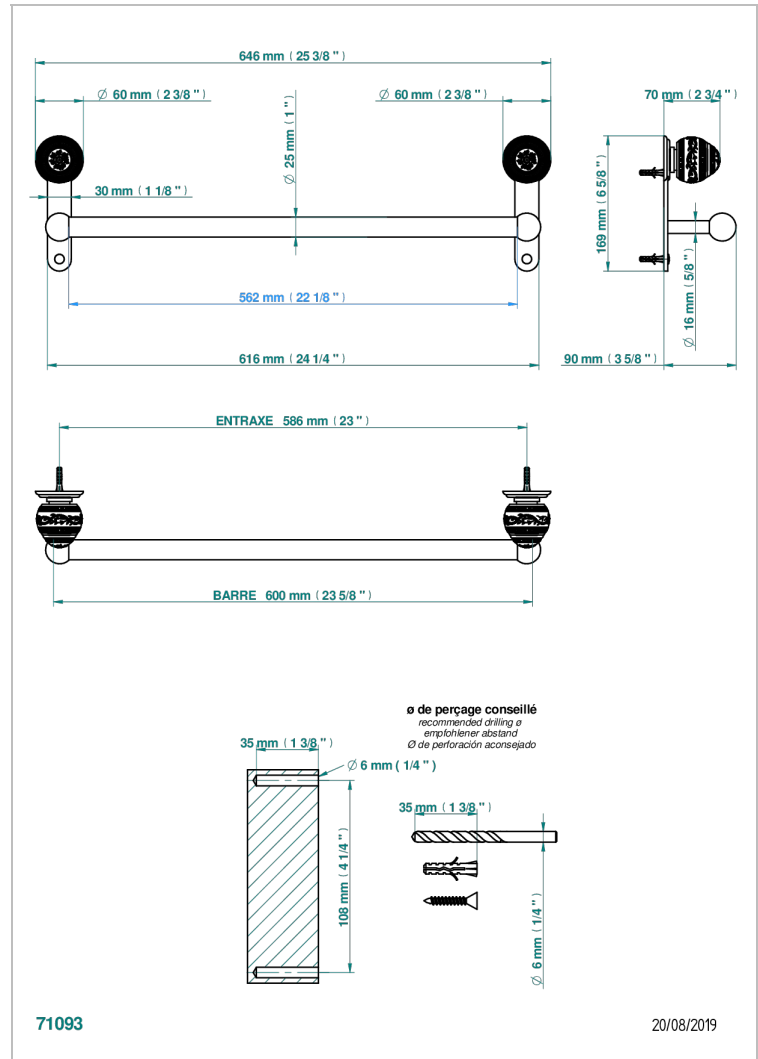

MARQUISE PLATINUM DECOR

A7G-526/60

Bath towel holder, length: 600 mm

THG[®]
PARIS

CHARACTERISTIC

- Marquise platinum decor
- Bath towel holder, length: 600 mm

AVAILABLE FINITIONS

Antique nickel - H28
Black ceram - D30
Blush PVD - H62
Brass color PVD - H49
Brown bronze color PVD - F33
Gold color PVD - H52