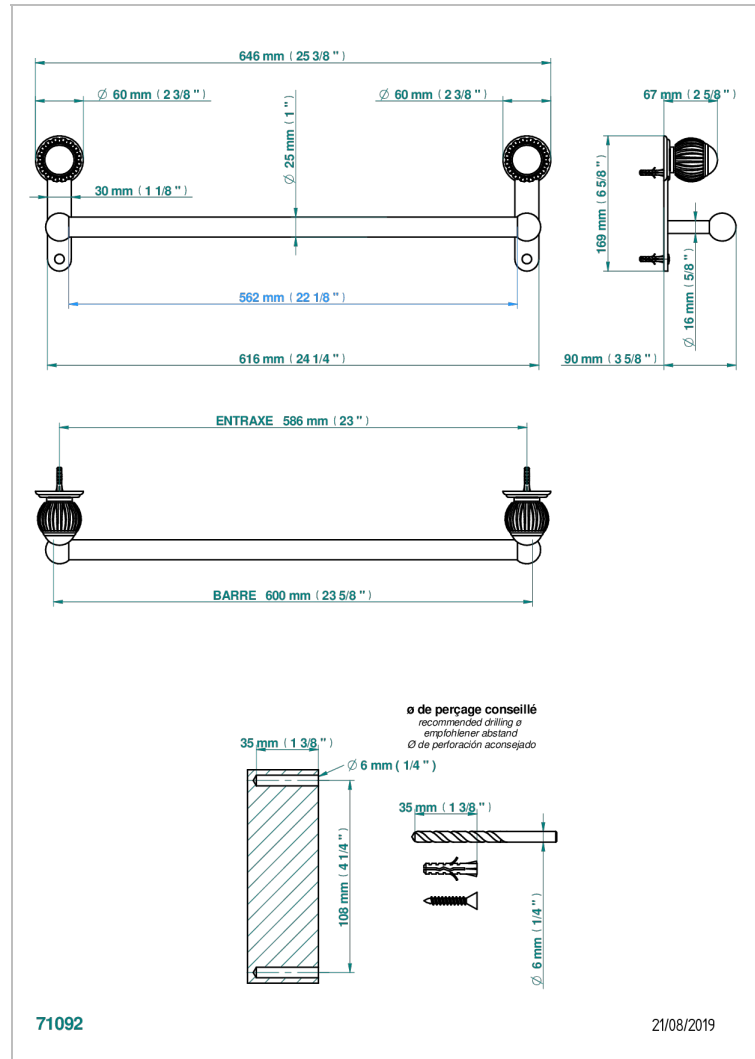

VOGUE TIGER EYE

A8R-526/60

Towel bar, 24" long

CHARACTERISTIC

- Vogue Tiger Eye
- Towel bar, 24" long

AVAILABLE FINITIONS

Black ceram - D30
Blush PVD - H62
Brass color PVD - H49
Brown bronze color PVD - F33
Chrome polished - A02
Chrome polished / gold polished - G02