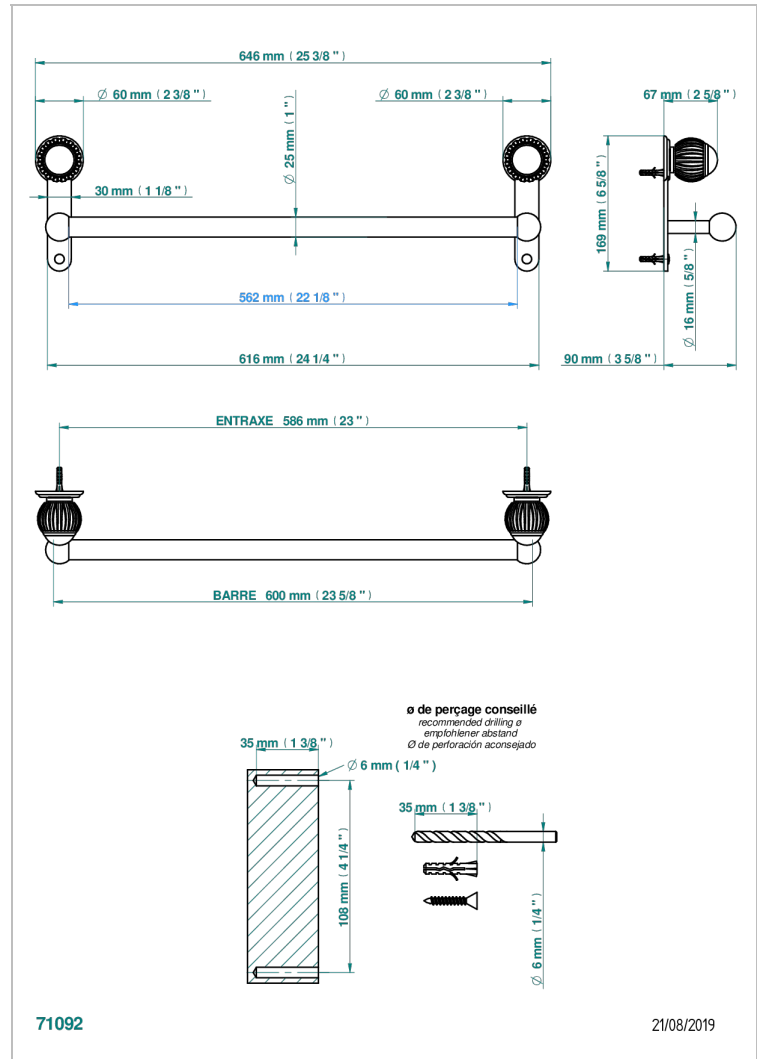

VOGUE TIGER EYE

A8R-526/60

Bath towel holder, length: 600 mm

CHARACTERISTIC

- Vogue Tiger Eye
- Bath towel holder, length: 600 mm

AVAILABLE FINITIONS

Antique nickel - H28
Black ceram - D30
Blush PVD - H62
Brass color PVD - H49
Brown bronze color PVD - F33
Gold color PVD - H52