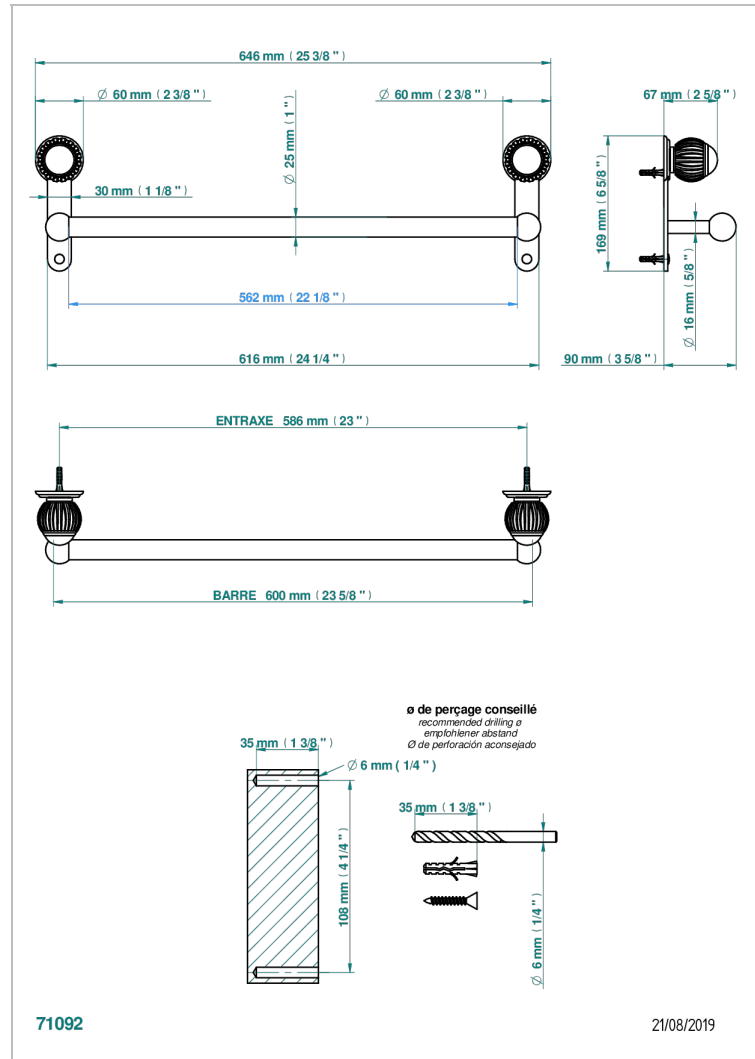

# VOGUE TIGER EYE

A8R-526/60

Bath towel holder, length: 600 mm

## CHARACTERISTIC

- Vogue Tiger Eye
- Bath towel holder, length: 600 mm