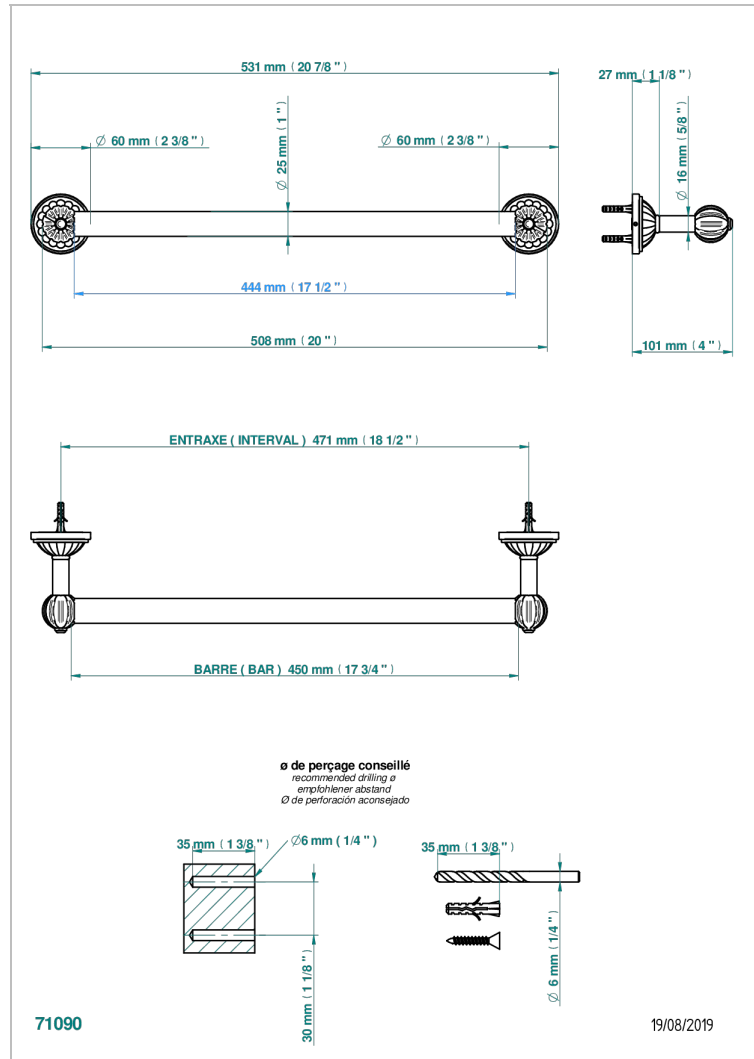

# MANDARINE SATINY CRYSTAL

U1E-526/45

Towel bar, 18" long

## CHARACTERISTIC

- Mandarine Satiny crystal
- Towel bar, 18" long