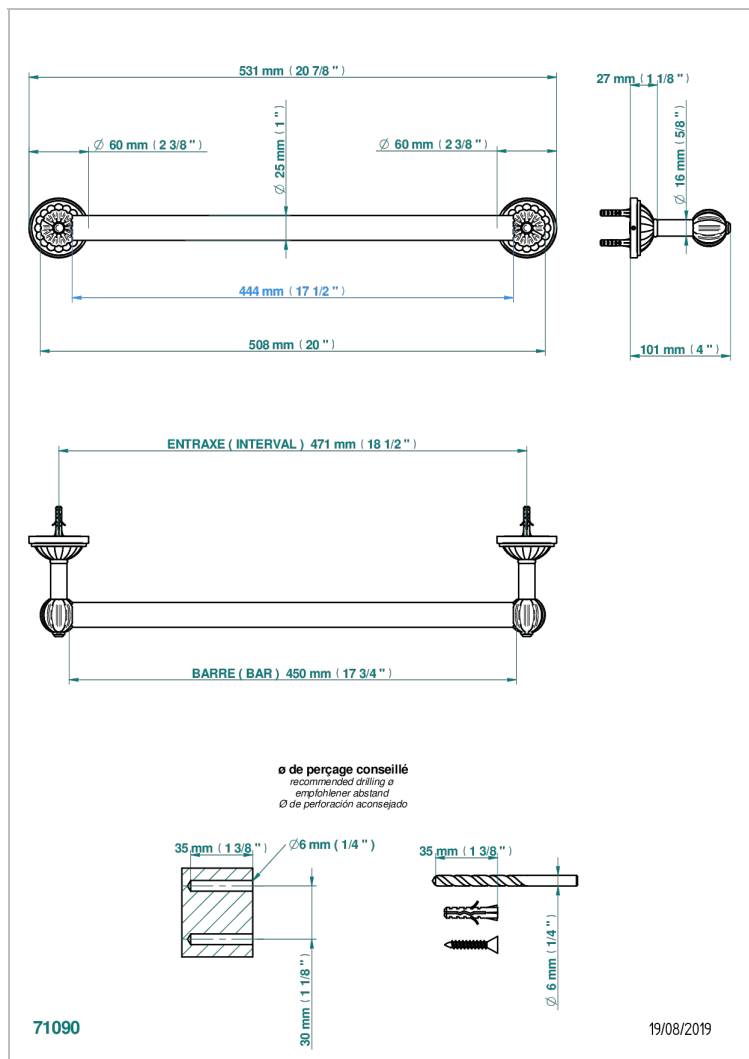

MANDARINE SATIN CRYSTAL

U1E-526/45

Bath towel holder, length: 450 mm

THG[®]
PARIS

CHARACTERISTIC

- Mandarin Satin crystal
- Bath towel holder, length: 450 mm

AVAILABLE FINITIONS

Antique nickel - H28
Black ceram - D30
Blush PVD - H62
Brass color PVD - H49
Brown bronze color PVD - F33
Gold color PVD - H52