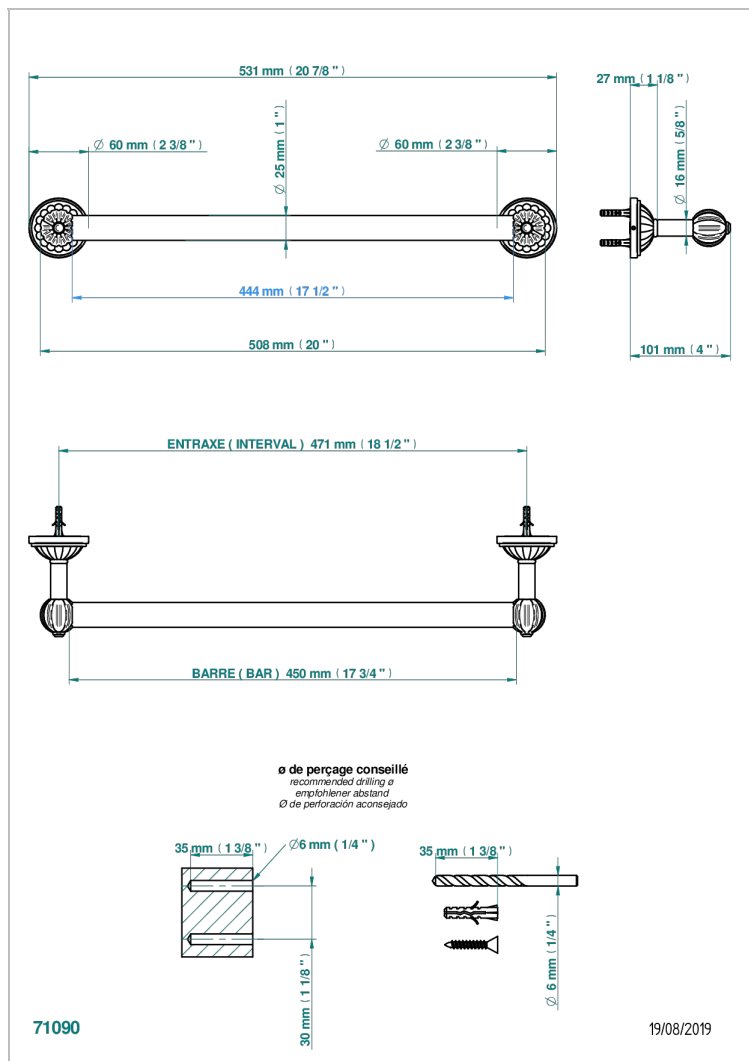

MANDARINE SATIN CRYSTAL

U1E-526/45

Bath towel holder, length: 450 mm

THG[®]
PARIS

CHARACTERISTIC

- Mandarin Satin crystal
- Bath towel holder, length: 450 mm

AVAILABLE FINITIONS

Antique nickel - H28
Black ceram - D30
Blush PVD - H62
Brass color PVD - H49
Brown bronze color PVD - F33
Gold color PVD - H52