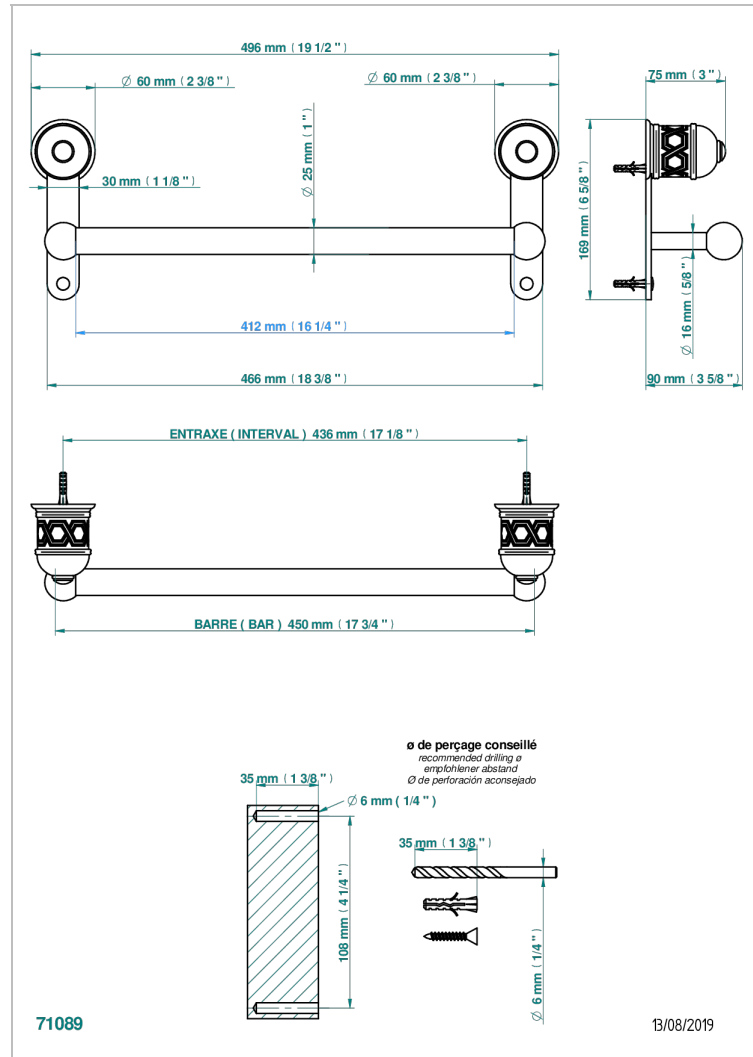

DUOMO

U4E-526/45

Bath towel holder, length: 450 mm

CHARACTERISTIC

- Duomo
- Bath towel holder, length: 450 mm

AVAILABLE FINITIONS

Antique nickel - H28
Black ceram - D30
Blush PVD - H62
Brass color PVD - H49
Brown bronze color PVD - F33
Gold color PVD - H52