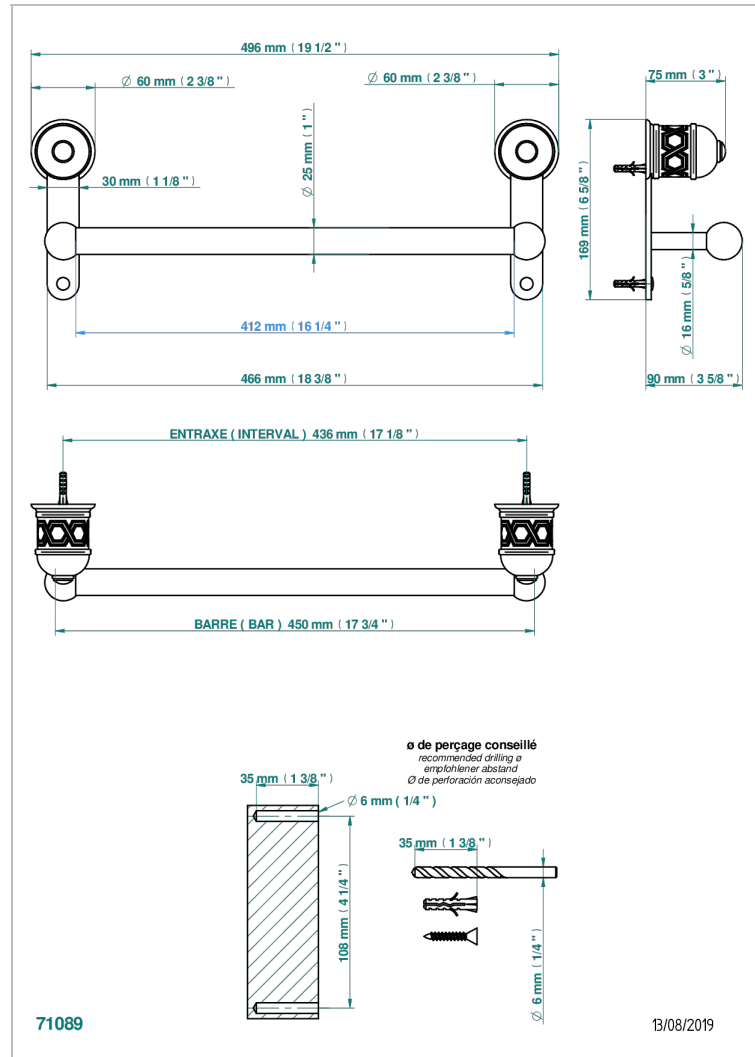

DUOMO

U4E-526/45

Bath towel holder, length: 450 mm

CHARACTERISTIC

- Duomo
- Bath towel holder, length: 450 mm

AVAILABLE FINITIONS

Antique nickel - H28
Black ceram - D30
Blush PVD - H62
Brass color PVD - H49
Brown bronze color PVD - F33
Gold color PVD - H52