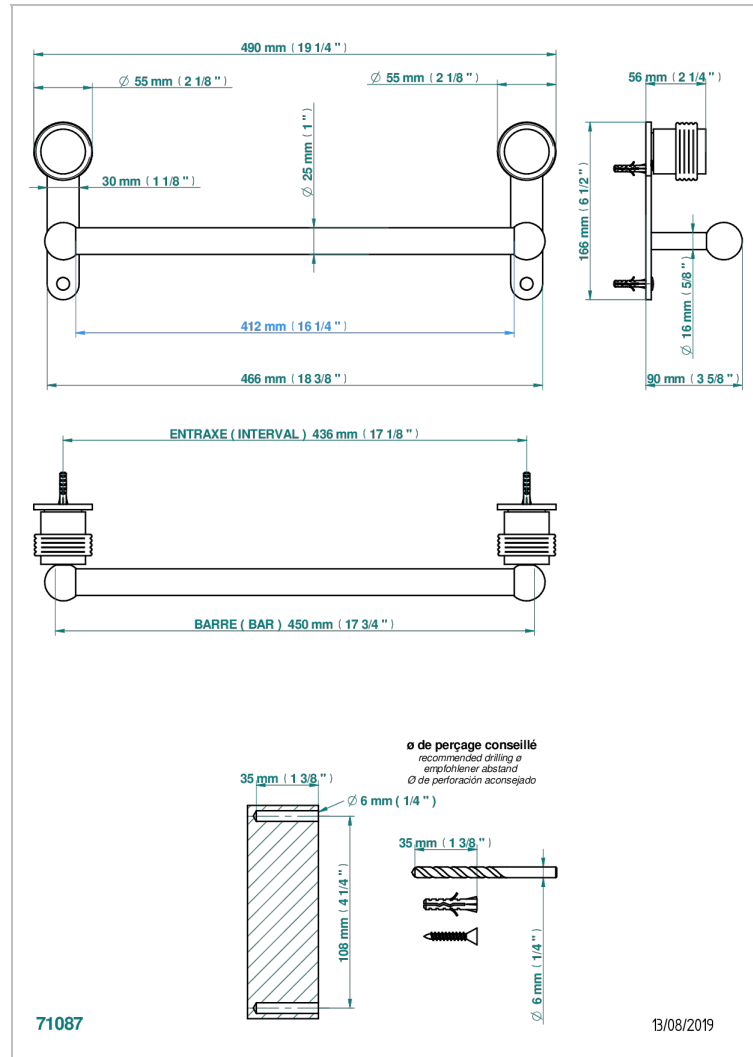

# DIPLOMATE GROOVED RINGS

U4B-526/45

Towel bar, 18" long

## CHARACTERISTIC

- Diplomate Grooved rings
- Towel bar, 18" long