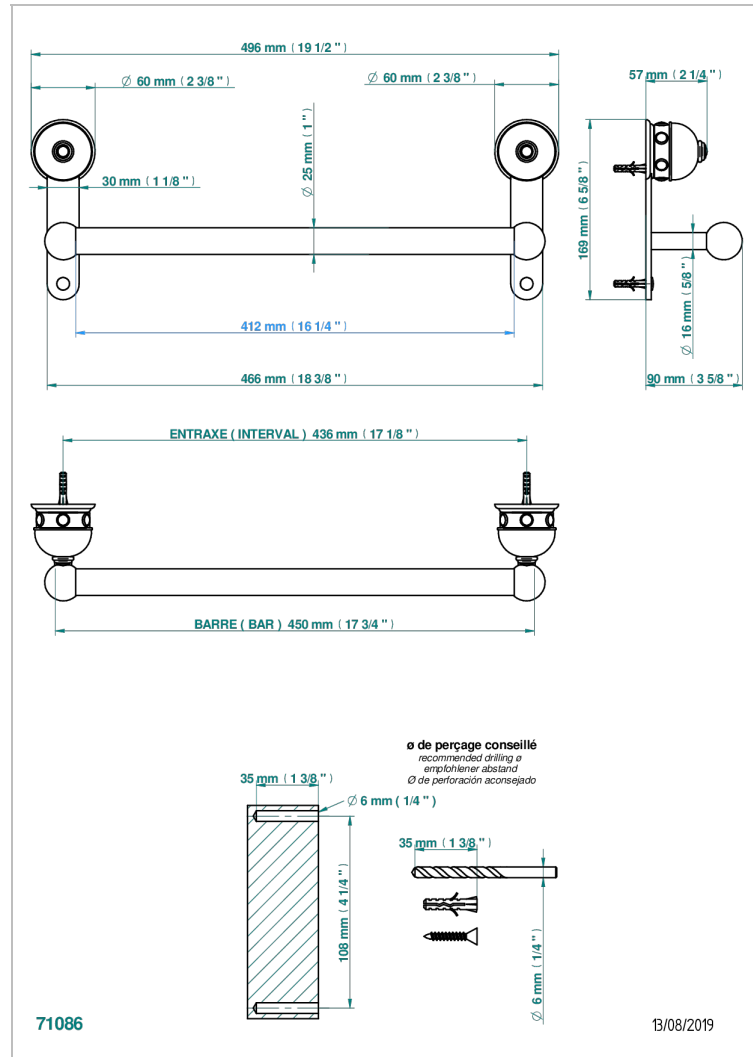

# SULLY WHITE ONYX

U1S-526/45

Towel bar, 18" long

## CHARACTERISTIC

- Sully white onyx
- Towel bar, 18" long