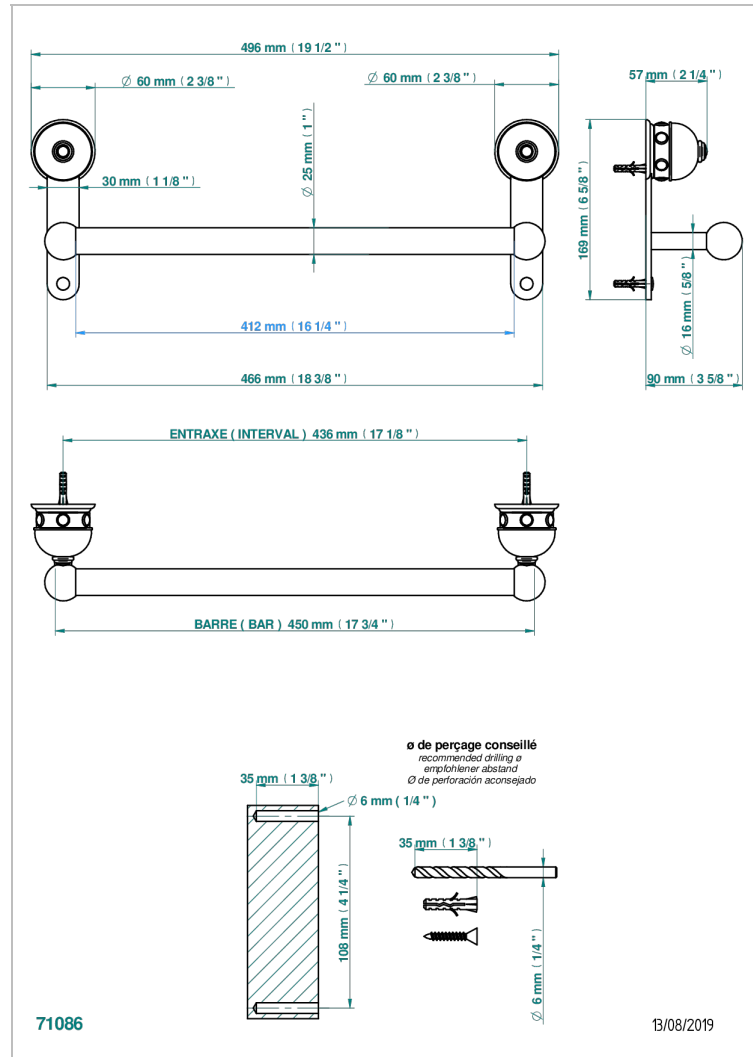

SULLY WHITE ONYX

U1S-526/45

Bath towel holder, length: 450 mm

CHARACTERISTIC

- Sully white onyx
- Bath towel holder, length: 450 mm

AVAILABLE FINITIONS

Antique nickel - H28
Black ceram - D30
Blush PVD - H62
Brass color PVD - H49
Brown bronze color PVD - F33
Gold color PVD - H52