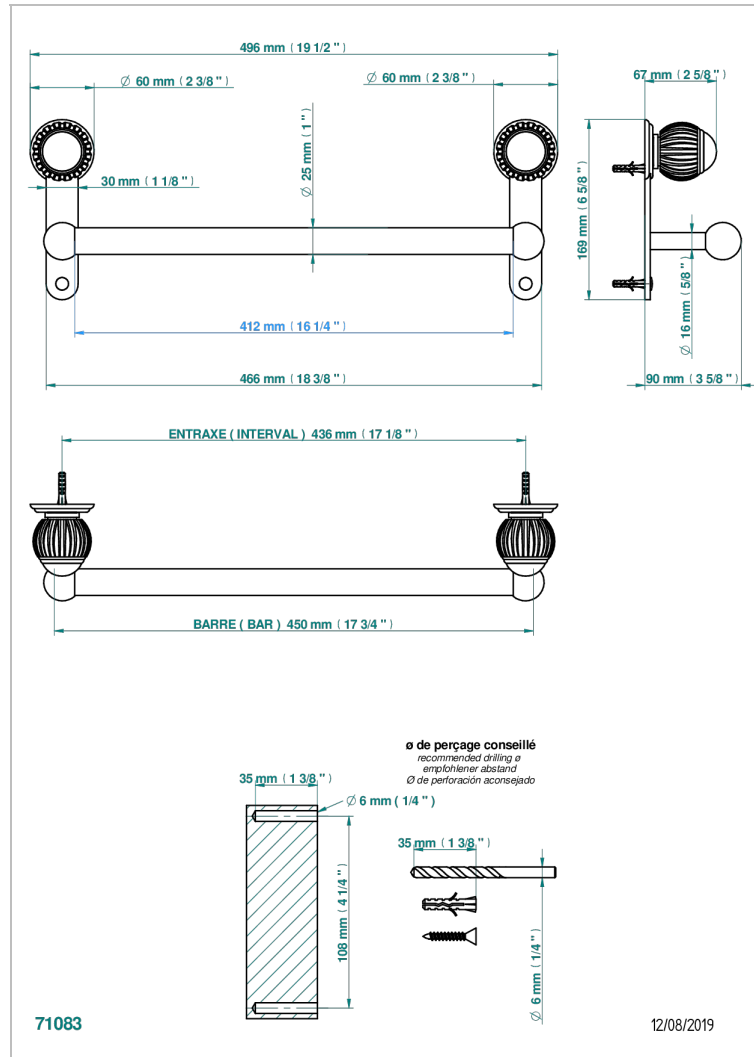

# VOGUE TIGER EYE

A8R-526/45

Towel bar, 18" long

## CHARACTERISTIC

- Vogue Tiger Eye
- Towel bar, 18" long