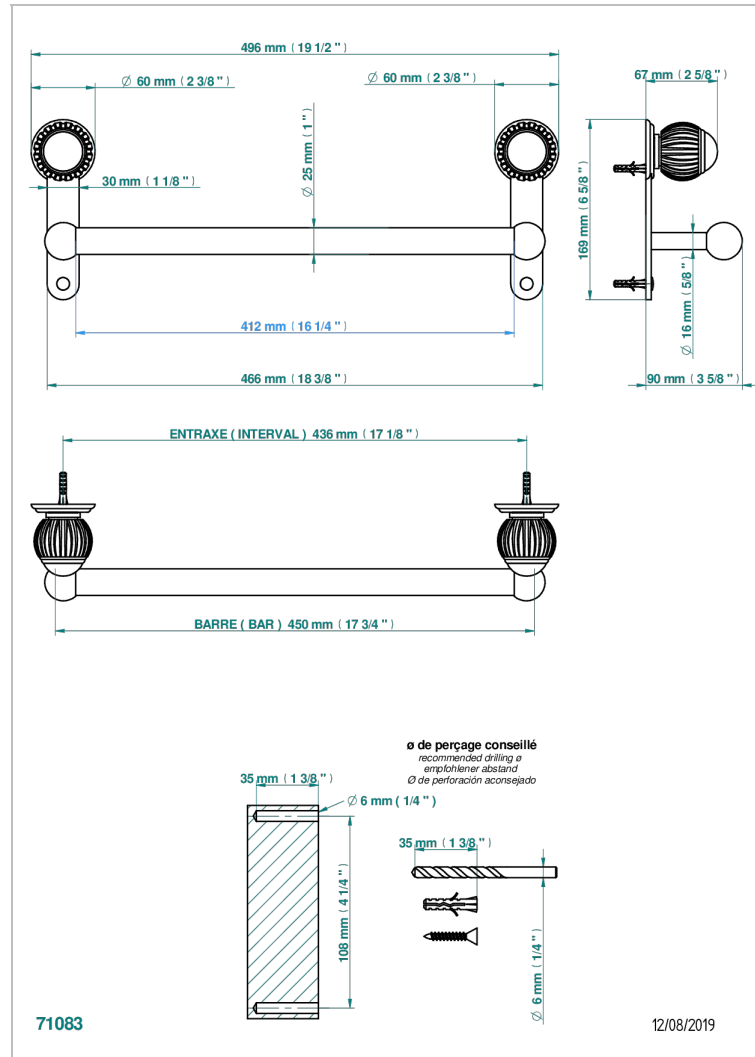

VOGUE TIGER EYE

A8R-526/45

Bath towel holder, length: 450 mm

CHARACTERISTIC

- Vogue Tiger Eye
- Bath towel holder, length: 450 mm

AVAILABLE FINITIONS

Antique nickel - H28
Black ceram - D30
Blush PVD - H62
Brass color PVD - H49
Brown bronze color PVD - F33
Gold color PVD - H52