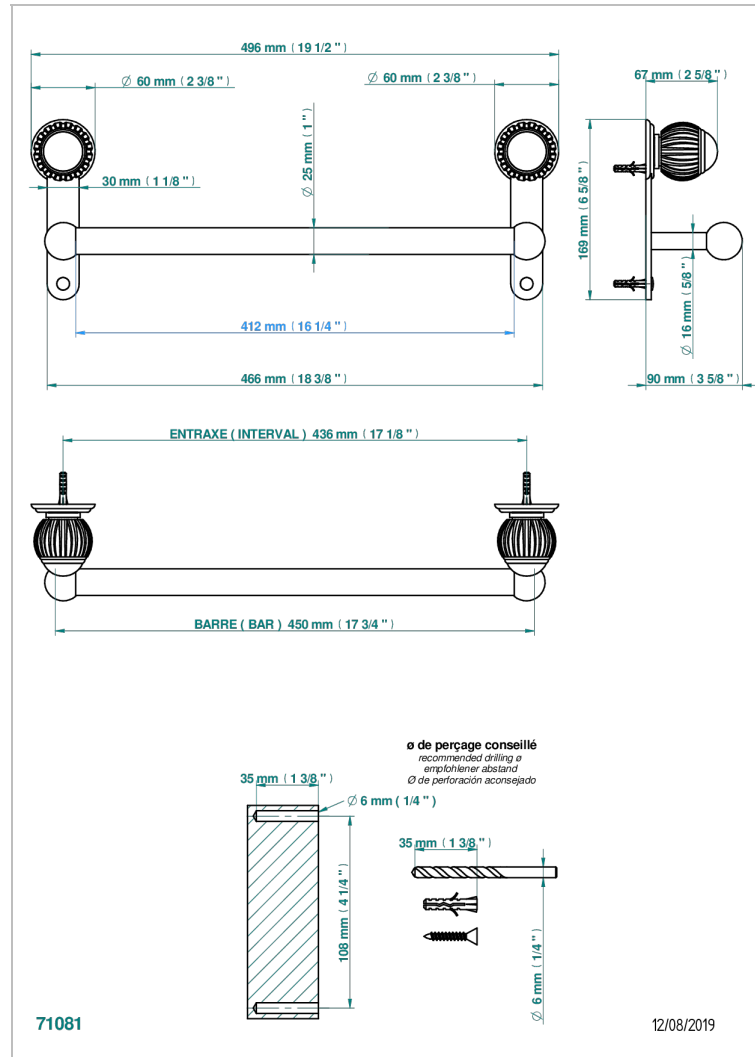

# VOGUE RED JASPER

A8N-526/45

Towel bar, 18" long

## CHARACTERISTIC

- Vogue red Jasper
- Towel bar, 18" long