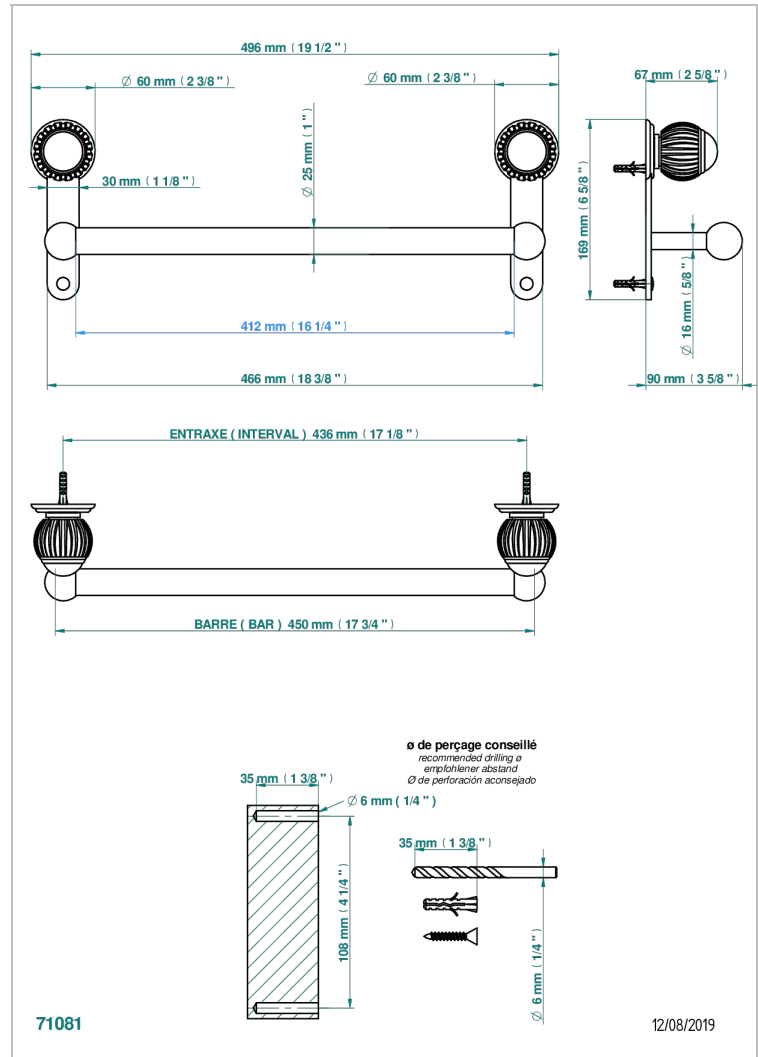

# VOGUE JASPE ROJO

A8N-526/45

Bath towel holder, length: 450 mm

THG<sup>®</sup>  
PARIS

## CARACTERÍSTICAS

- Vogue Jaspe rojo
- Bath towel holder, length: 450 mm