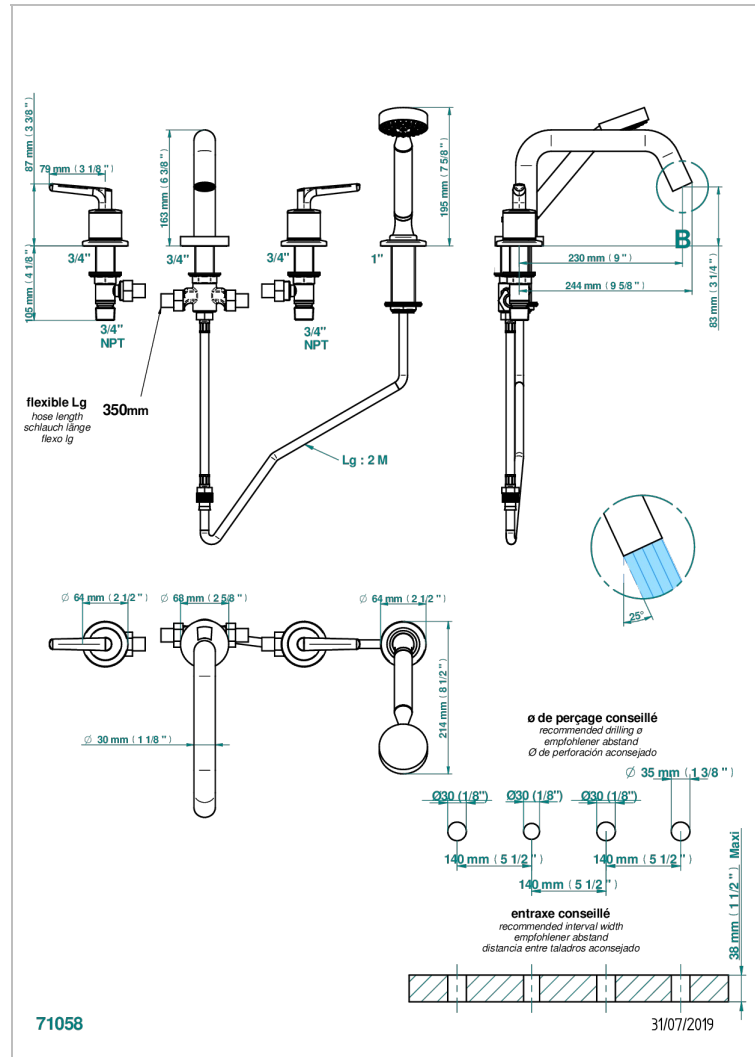

BONDI WITH LEVER HANDLES

G7G-112BSGBBUS

Roman tub set with low diverter spout and handshower, 3/4" valves

CHARACTERISTIC

- Bondi with lever handles
- Roman tub set with low diverter spout and handshower, 3/4" valves