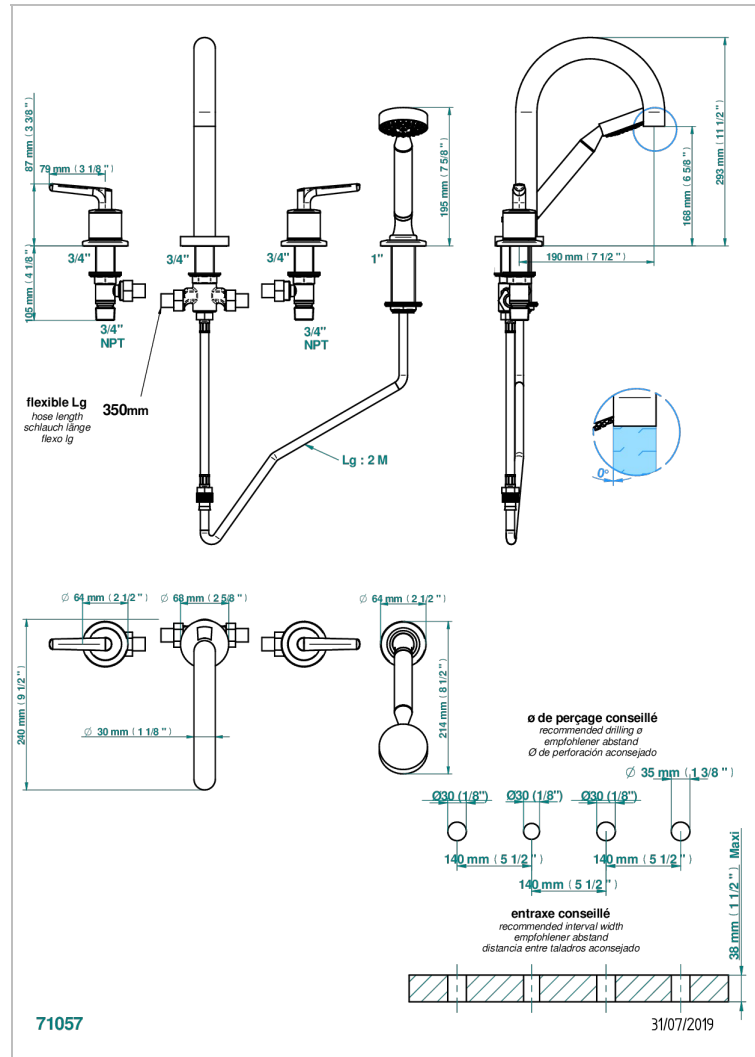

# BONDI WITH LEVER HANDLES

G7G-112BSGBHUS

Roman tub set with high diverter spout and handshower, 3/4" valves

## CHARACTERISTIC

- Bondi with lever handles
- Roman tub set with high diverter spout and handshower, 3/4" valves