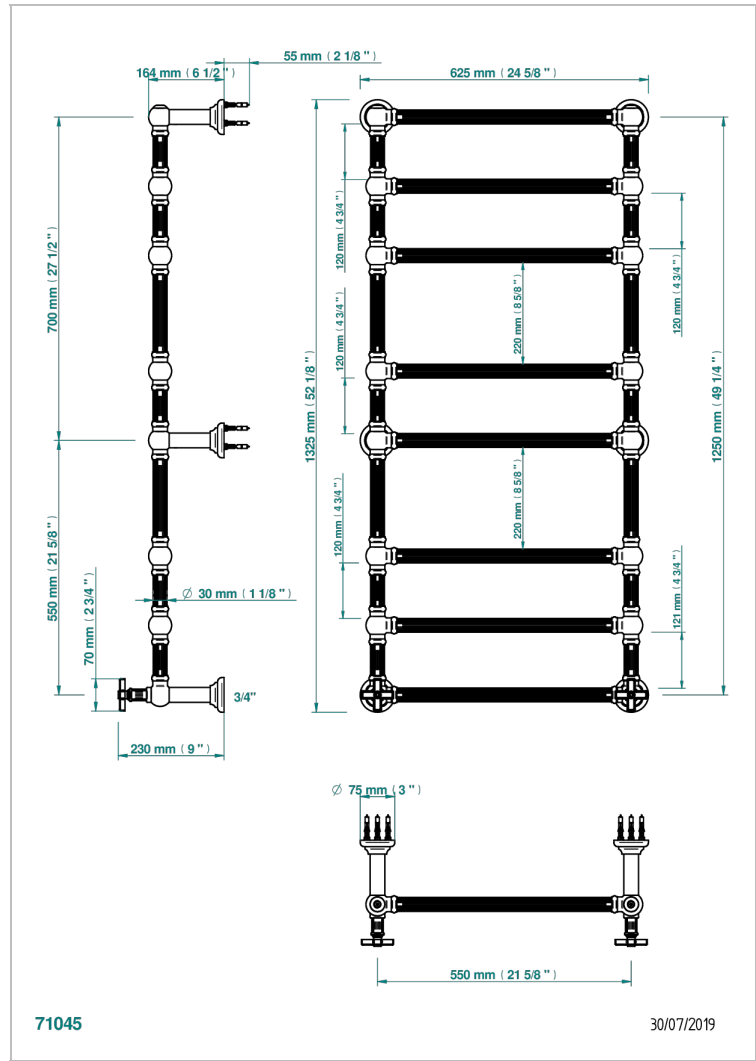

# GRAND CENTRAL WHITE ONYX

U9R-TWF8H2

**THG**  
PARIS

Traditional towel warmer with fluted tube, 8 rails, 625 mm x 1325 mm, hydronic with 2 stylised handles

## CHARACTERISTIC

- Grand central White Onyx
- Traditional towel warmer with fluted tube, 8 rails, 625 mm x 1325 mm, hydronic with 2 stylised handles

## TECHNICAL SPECS

- Pression : 0,5 bars < P < 3 bars (recommandée)
- Pressure : 7.25 psi < P < 43.5 psi (advised)
- Température eau maximale conseillée : 60°C
- Maximum water temperature advised: 140°F
- Hauteur minimale au sol (maximum height from the ground) : 60 cm (24")
- Puissance / Power : 171W à Delta T 30