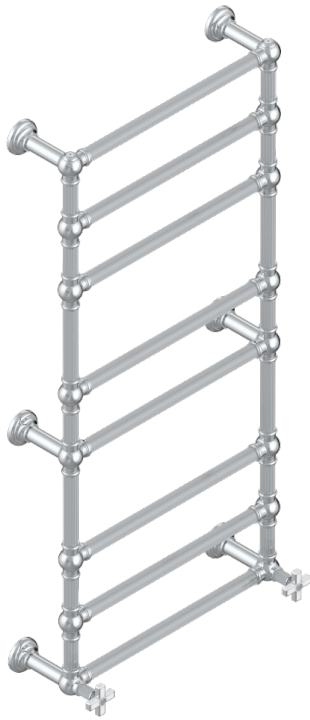

# GRAND CENTRAL WHITE ONYX

U9R-TWF8H2

THG<sup>®</sup>  
PARIS

Traditional towel warmer with fluted tube, 8 rails, 625 mm x 1325 mm, hydronic with 2 stylised handles

## CARACTERÍSTICAS

- Grand central White Onyx
- Traditional towel warmer with fluted tube, 8 rails, 625 mm x 1325 mm, hydronic with 2 stylised handles

## ACABADOS DISPONIBLES

Bronce claro - D01  
Cromo - A02  
Cromo mate - C02  
Dorado - F01  
Dorado mate - F07  
Dorado pálido - F30

Dorado pálido mate (sin barniz) - F31  
Níquel - B01  
Níquel mate - C01  
Pvd blush - H62  
Pvd blush mate - H60  
Pvd color latón - H49