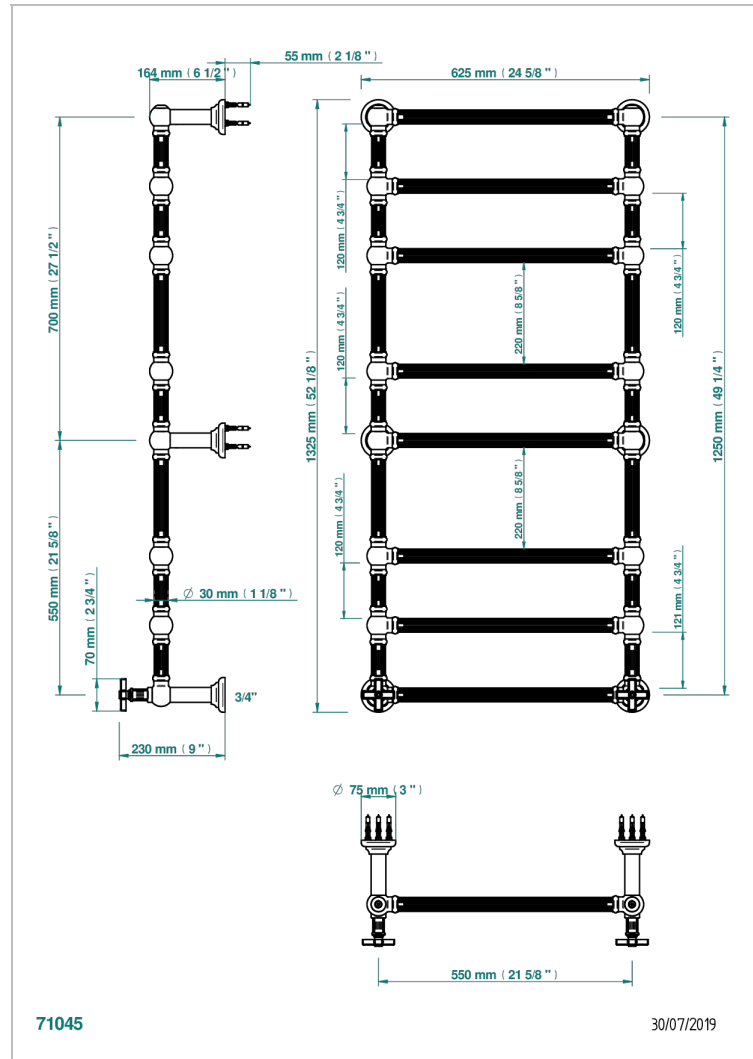

# GRAND CENTRAL WHITE ONYX

U9R-TWF8H2

THG<sup>®</sup>  
PARIS

Traditional towel warmer with fluted tube, 8 rails, 625 mm x 1325 mm, hydronic with 2 stylised handles

## CARACTERÍSTICAS

- Grand central White Onyx
- Traditional towel warmer with fluted tube, 8 rails, 625 mm x 1325 mm, hydronic with 2 stylised handles

## ESPECIFICACIONES TÉCNICAS

- Pression : 0,5 bars < P < 3 bars (recommandée)
- Pressure : 7.25 psi < P < 43.5 psi (advised)
- Température eau maximale conseillée : 60°C
- Maximum water temperature advised: 140°F
- Hauteur minimale au sol (maximum height from the ground) : 60 cm (24")
- Puissance / Power : 171W à Delta T 30