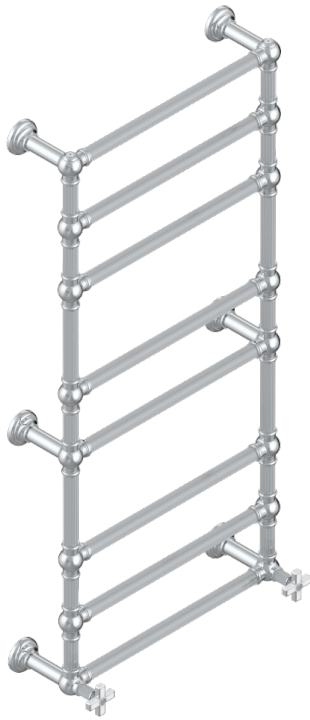

GRAND CENTRAL WHITE ONYX

U9R-TWF8H2

THG
PARIS

Traditional towel warmer with fluted tube, 8 rails, 625 mm x 1325 mm, hydronic with 2 stylised handles

CHARACTERISTIC

- Grand central White Onyx
- Traditional towel warmer with fluted tube, 8 rails, 625 mm x 1325 mm, hydronic with 2 stylised handles

TECHNICAL SPECS

- Pression : 0,5 bars < P < 3 bars (recommandée)
- Pressure : 7.25 psi < P < 43.5 psi (advised)
- Température eau maximale conseillée : 60°C
- Maximum water temperature advised: 140°F
- Hauteur minimale au sol (maximum height from the ground) : 60 cm (24")
- Puissance / Power : 171W à Delta T 30

AVAILABLE FINITIONS

Blush PVD - H62
Brass color PVD - H49
Brown bronze color PVD - F33
Gold color PVD - H52
Graphite PVD - H64
Lacquered light bronze - D01

Matt Umber PVD - H67
Matt blush PVD - H60
Matt brass color PVD - H50
Matt brown bronze color PVD - F34
Matt chrome - C02
Matt gold - F07