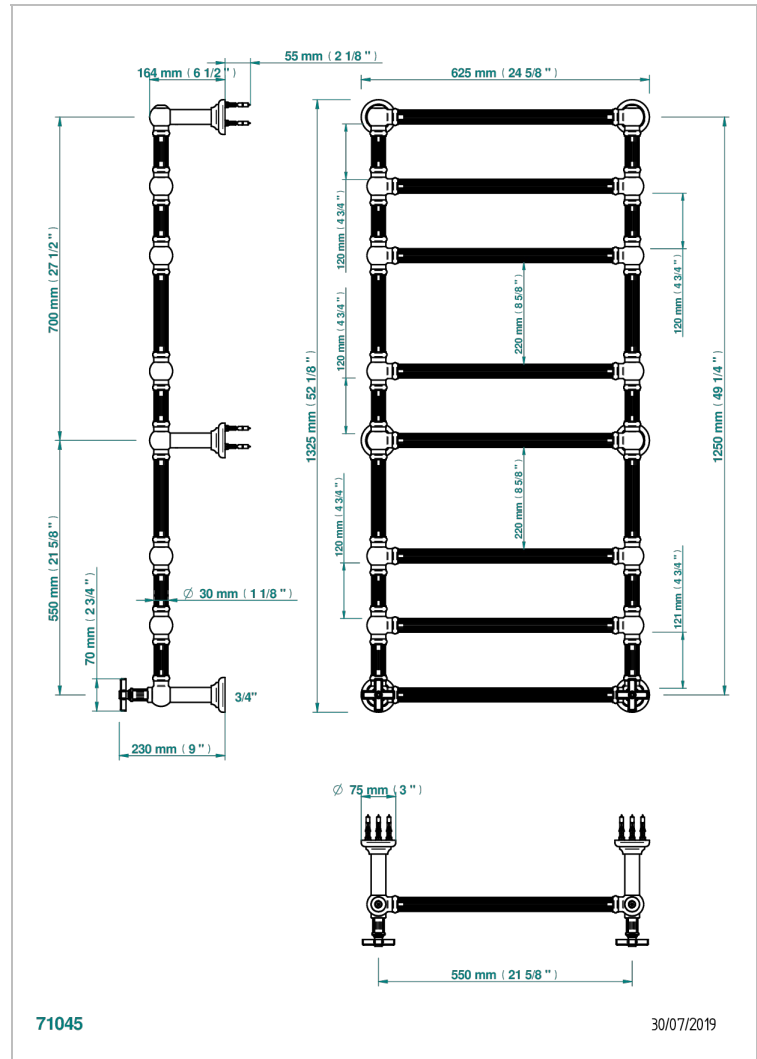

GRAND CENTRAL WHITE ONYX

U9R-TWF8H2

THG
PARIS

Traditional towel warmer with fluted tube, 8 rails, 625 mm x 1325 mm, hydronic with 2 stylised handles

CHARACTERISTIC

- Grand central White Onyx
- Traditional towel warmer with fluted tube, 8 rails, 625 mm x 1325 mm, hydronic with 2 stylised handles

TECHNICAL SPECS

- Pression : 0,5 bars < P < 3 bars (recommandée)
- Pressure : 7.25 psi < P < 43.5 psi (advised)
- Température eau maximale conseillée : 60°C
- Maximum water temperature advised: 140°F
- Hauteur minimale au sol (maximum height from the ground) : 60 cm (24")
- Puissance / Power : 171W à Delta T 30