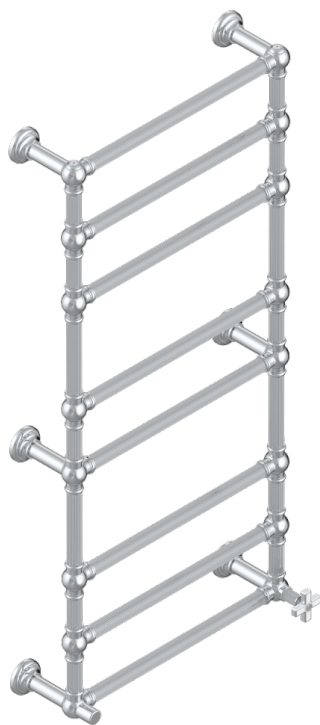

GRAND CENTRAL WHITE ONYX

U9R-TWF8H1

THG[®]
PARIS

Traditional towel warmer with fluted tube, 8 rails, 625 mm x 1325 mm, hydronic with 1 stylised handle

CARACTERÍSTICAS

- Grand central White Onyx
- Traditional towel warmer with fluted tube, 8 rails, 625 mm x 1325 mm, hydronic with 1 stylised handle

ESPECIFICACIONES TÉCNICAS

- Pression : 0,5 bars < P < 3 bars (recommandée)
- Pressure : 7.25 psi < P < 43.5 psi (advised)
- Température eau maximale conseillée : 60°C
- Maximum water temperature advised: 140°F
- Hauteur minimale au sol (maximum height from the ground) : 60 cm (24")
- Puissance / Power : 171W à Delta T 30

ACABADOS DISPONIBLES

Bronce claro - D01
Cromo - A02
Cromo mate - C02
Dorado - F01
Dorado mate - F07
Dorado pálido - F30

Dorado pálido mate (sin barniz) - F31
Níquel - B01
Níquel mate - C01
Pvd blush - H62
Pvd blush mate - H60
Pvd color latón - H49

Pvd color latón mate - H50
Pvd color níquel - H55
Pvd color níquel mate - H56
Pvd color oro - H52
Pvd color oro mate - H53
Pvd grafito - H64

Pvd grafito mate - H65
Pvd marrón bronce - F33
Pvd marrón bronce mate - F34
Pvd umber - H66
Pvd umber mate - H67