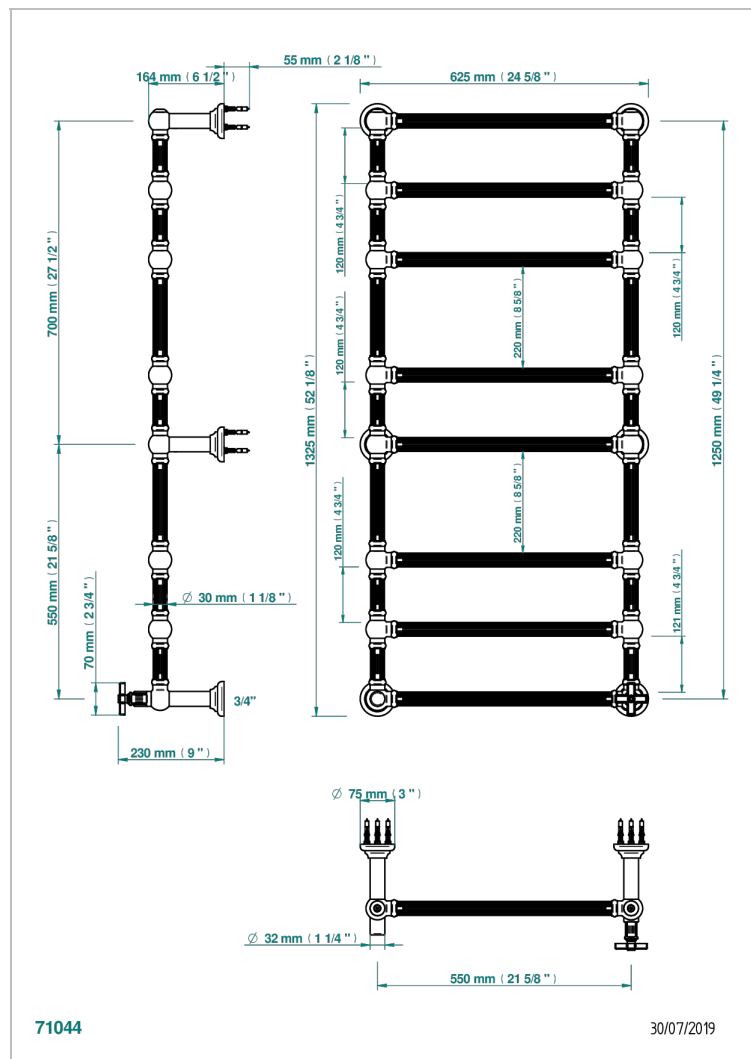

GRAND CENTRAL WHITE ONYX

U9R-TWF8H1

THG[®]
PARIS

Traditional towel warmer with fluted tube, 8 rails, 625 mm x 1325 mm, hydronic with 1 stylised handle

CARACTERÍSTICAS

- Grand central White Onyx
- Traditional towel warmer with fluted tube, 8 rails, 625 mm x 1325 mm, hydronic with 1 stylised handle

ESPECIFICACIONES TÉCNICAS

- Pression : 0,5 bars < P < 3 bars (recommandée)
- Pressure : 7.25 psi < P < 43.5 psi (advised)
- Température eau maximale conseillée : 60°C
- Maximum water temperature advised: 140°F
- Hauteur minimale au sol (maximum height from the ground) : 60 cm (24")
- Puissance / Power : 171W à Delta T 30