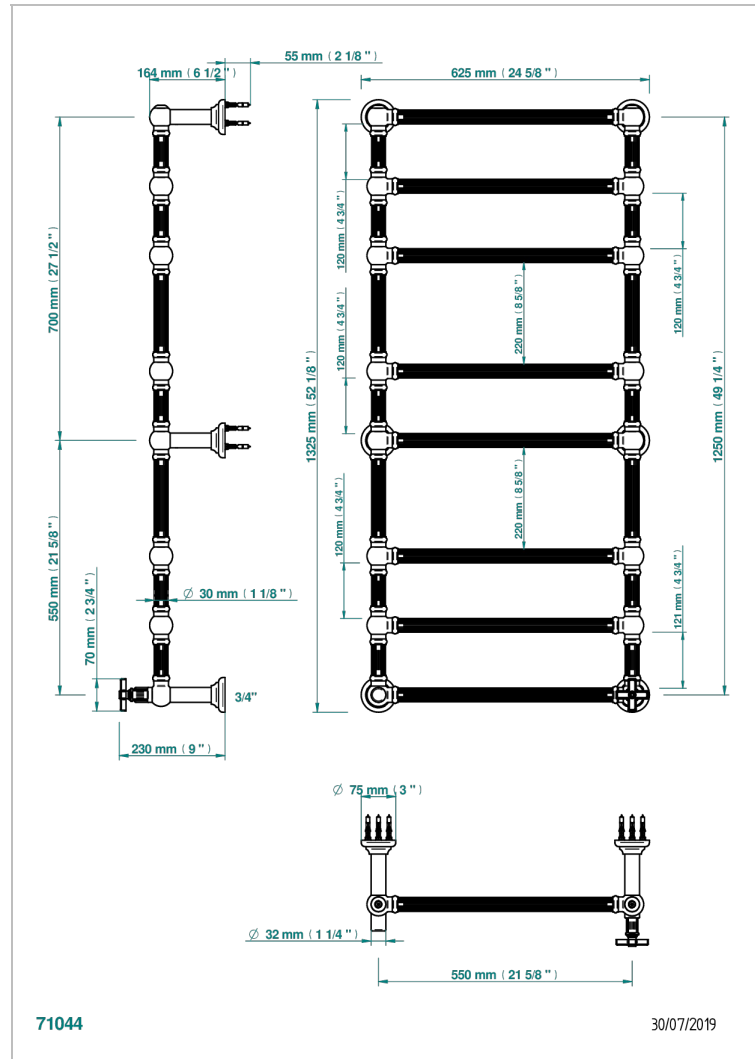

GRAND CENTRAL WHITE ONYX

U9R-TWF8H1

THG[®]
PARIS

Traditional towel warmer with fluted tube, 8 rails, 625 mm x 1325 mm, hydronic with 1 stylised handle

CHARACTERISTIC

- Grand central White Onyx
- Traditional towel warmer with fluted tube, 8 rails, 625 mm x 1325 mm, hydronic with 1 stylised handle

TECHNICAL SPECS

- Pression : 0,5 bars < P < 3 bars (recommandée)
- Pressure : 7.25 psi < P < 43.5 psi (advised)
- Température eau maximale conseillée : 60°C
- Maximum water temperature advised: 140°F
- Hauteur minimale au sol (maximum height from the ground) : 60 cm (24")
- Puissance / Power : 171W à Delta T 30