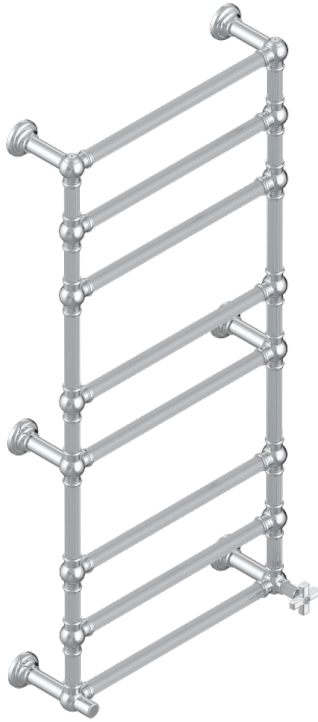

GRAND CENTRAL WHITE ONYX

U9R-TWF8H1

THG[®]
PARIS

Traditional towel warmer with fluted tube, 8 rails, 625 mm x 1325 mm, hydronic with 1 stylised handle

CHARACTERISTIC

- Grand central White Onyx
- Traditional towel warmer with fluted tube, 8 rails, 625 mm x 1325 mm, hydronic with 1 stylised handle

TECHNICAL SPECS

- Pression : 0,5 bars < P < 3 bars (recommandée)
- Pressure : 7.25 psi < P < 43.5 psi (advised)
- Température eau maximale conseillée : 60°C
- Maximum water temperature advised: 140°F
- Hauteur minimale au sol (maximum height from the ground) : 60 cm (24")
- Puissance / Power : 171W à Delta T 30

AVAILABLE FINITIONS

Blush PVD - H62
Brass color PVD - H49
Brown bronze color PVD - F33
Gold color PVD - H52
Graphite PVD - H64
Lacquered light bronze - D01

Matt Umber PVD - H67
Matt blush PVD - H60
Matt brass color PVD - H50
Matt brown bronze color PVD - F34
Matt chrome - C02
Matt gold - F07