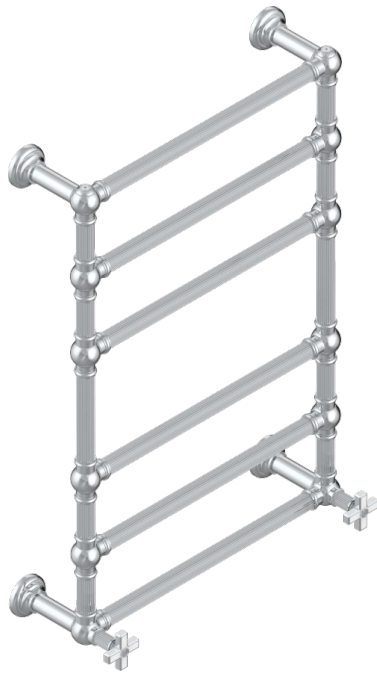

# GRAND CENTRAL WHITE ONYX

U9R-TWF6H2

Traditional towel warmer with fluted tube, 6 rails, 625 mm x 925 mm, hydronic with 2 stylised handles

THG<sup>®</sup>  
PARIS

71043

29/07/2019

## CARACTERÍSTICAS

- Grand central White Onyx
- Traditional towel warmer with fluted tube, 6 rails, 625 mm x 925 mm, hydronic with 2 stylised handles

## ACABADOS DISPONIBLES

Bronce claro - D01  
Cromo - A02  
Cromo mate - C02  
Dorado - F01  
Dorado mate - F07  
Dorado pálido - F30

Dorado pálido mate (sin barniz) - F31  
Níquel - B01  
Níquel mate - C01  
Pvd blush - H62  
Pvd blush mate - H60  
Pvd color latón - H49