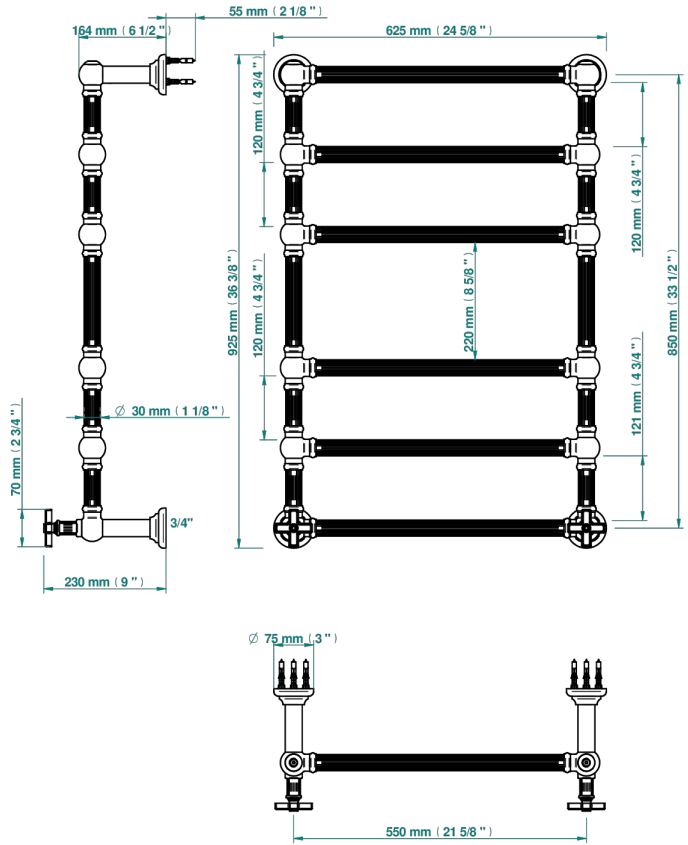

# GRAND CENTRAL WHITE ONYX

U9R-TWF6H2

Traditional towel warmer with fluted tube, 6 rails, 625 mm x 925 mm, hydronic with 2 stylised handles

THG<sup>®</sup>  
PARIS

71043

29/07/2019

## CARACTERÍSTICAS

- Grand central White Onyx
- Traditional towel warmer with fluted tube, 6 rails, 625 mm x 925 mm, hydronic with 2 stylised handles

## ESPECIFICACIONES TÉCNICAS

- Pression : 0,5 bars < P < 3 bars (recommandée)
- Pressure : 7.25 psi < P < 43.5 psi (advised)
- Température eau maximale conseillée : 60°C
- Maximum water temperature advised: 140°F
- Hauteur minimale au sol (maximum height from the ground) : 60 cm (24")
- Puissance / Power : 128W à Delta T 30