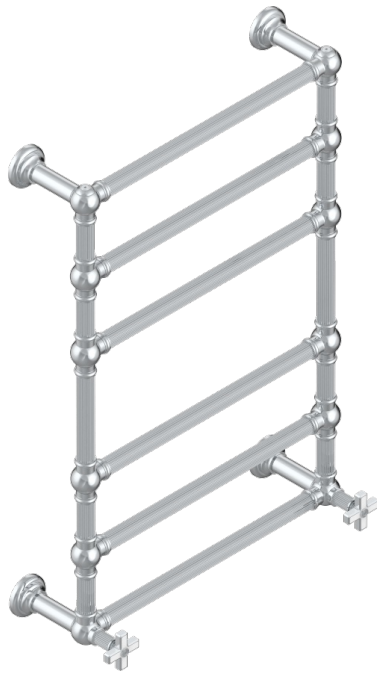

GRAND CENTRAL WHITE ONYX

U9R-TWF6H2

Traditional towel warmer with fluted tube, 6 rails, 625 mm x 925 mm, hydronic with 2 stylised handles

71043

29/07/2019

CHARACTERISTIC

- Grand central White Onyx
- Traditional towel warmer with fluted tube, 6 rails, 625 mm x 925 mm, hydronic with 2 stylised handles

TECHNICAL SPECS

- Pression : 0,5 bars < P < 3 bars (recommandée)
- Pressure : 7.25 psi < P < 43.5 psi (advised)
- Température eau maximale conseillée : 60°C
- Maximum water temperature advised: 140°F
- Hauteur minimale au sol (maximum height from the ground) : 60 cm (24")
- Puissance / Power : 128W à Delta T 30