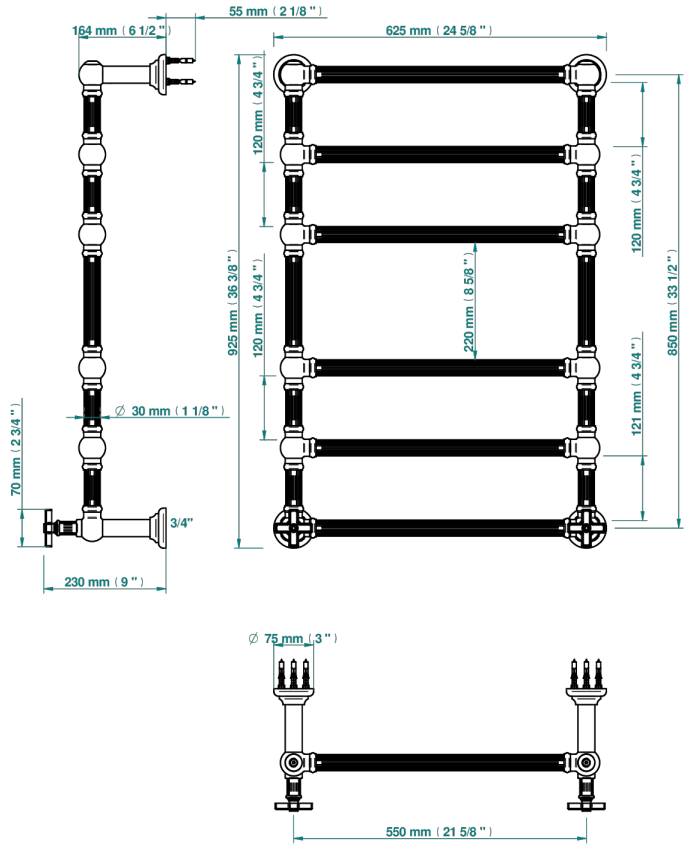

GRAND CENTRAL WHITE ONYX

U9R-TWF6H2

Traditional towel warmer with fluted tube, 6 rails, 625 mm x 925 mm, hydronic with 2 stylised handles

71043

29/07/2019

CHARACTERISTIC

- Grand central White Onyx
- Traditional towel warmer with fluted tube, 6 rails, 625 mm x 925 mm, hydronic with 2 stylised handles

TECHNICAL SPECS

- Pression : 0,5 bars < P < 3 bars (recommandée)
- Pressure : 7.25 psi < P < 43.5 psi (advised)
- Température eau maximale conseillée : 60°C
- Maximum water temperature advised: 140°F
- Hauteur minimale au sol (maximum height from the ground) : 60 cm (24")
- Puissance / Power : 128W à Delta T 30