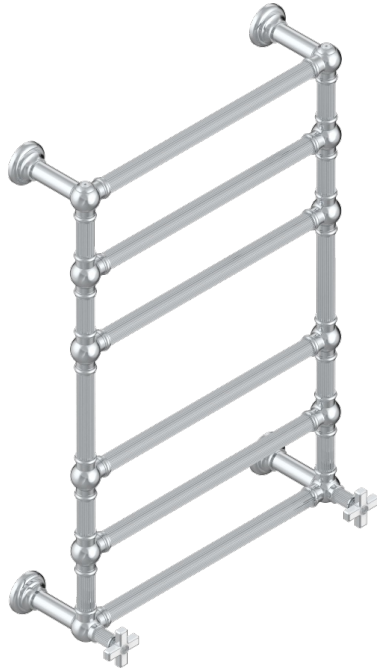

GRAND CENTRAL WHITE ONYX

U9R-TWF6H2

THG[®]
PARIS

Traditional towel warmer with fluted tube, 6 rails, 625 mm x 925 mm, hydronic with 2 stylised handles

71043

29/07/2019

CARACTERÍSTICAS

- Grand central White Onyx
- Traditional towel warmer with fluted tube, 6 rails, 625 mm x 925 mm, hydronic with 2 stylised handles

ESPECIFICACIONES TÉCNICAS

- Pression : 0,5 bars < P < 3 bars (recommandée)
- Pressure : 7.25 psi < P < 43.5 psi (advised)
- Température eau maximale conseillée : 60°C
- Maximum water temperature advised: 140°F
- Hauteur minimale au sol (maximum height from the ground) : 60 cm (24")
- Puissance / Power : 128W à Delta T 30

ACABADOS DISPONIBLES

Bronce claro - D01
Cromo - A02
Cromo mate - C02
Dorado - F01
Dorado mate - F07
Dorado pálido - F30

Dorado pálido mate (sin barniz) - F31
Níquel - B01
Níquel mate - C01
Pvd blush - H62
Pvd blush mate - H60
Pvd color latón - H49