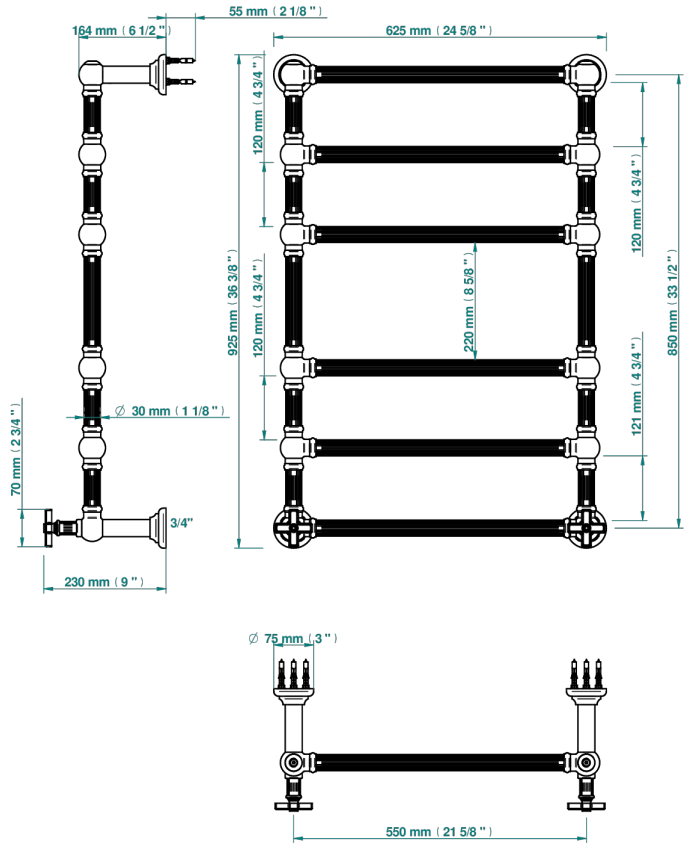

GRAND CENTRAL WHITE ONYX

U9R-TWF6H2

THG[®]
PARIS

Traditional towel warmer with fluted tube, 6 rails, 625 mm x 925 mm, hydronic with 2 stylised handles

71043

29/07/2019

CARACTERÍSTICAS

- Grand central White Onyx
- Traditional towel warmer with fluted tube, 6 rails, 625 mm x 925 mm, hydronic with 2 stylised handles

ESPECIFICACIONES TÉCNICAS

- Pression : 0,5 bars < P < 3 bars (recommandée)
- Pressure : 7.25 psi < P < 43.5 psi (advised)
- Température eau maximale conseillée : 60°C
- Maximum water temperature advised: 140°F
- Hauteur minimale au sol (maximum height from the ground) : 60 cm (24")
- Puissance / Power : 128W à Delta T 30