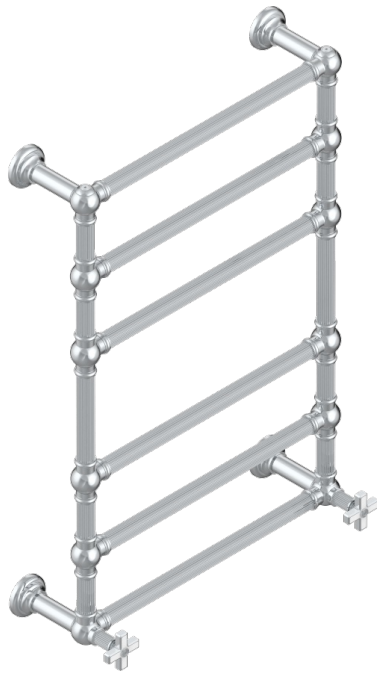

# GRAND CENTRAL WHITE ONYX

U9R-TWF6H2

Traditional towel warmer with fluted tube, 6 rails, 625 mm x 925 mm, hydronic with 2 stylised handles

71043

29/07/2019

## CHARACTERISTIC

- Grand central White Onyx
- Traditional towel warmer with fluted tube, 6 rails, 625 mm x 925 mm, hydronic with 2 stylised handles

## TECHNICAL SPECS

- Pression : 0,5 bars < P < 3 bars (recommandée)
- Pressure : 7.25 psi < P < 43.5 psi (advised)
- Température eau maximale conseillée : 60°C
- Maximum water temperature advised: 140°F
- Hauteur minimale au sol (maximum height from the ground) : 60 cm (24")
- Puissance / Power : 128W à Delta T 30