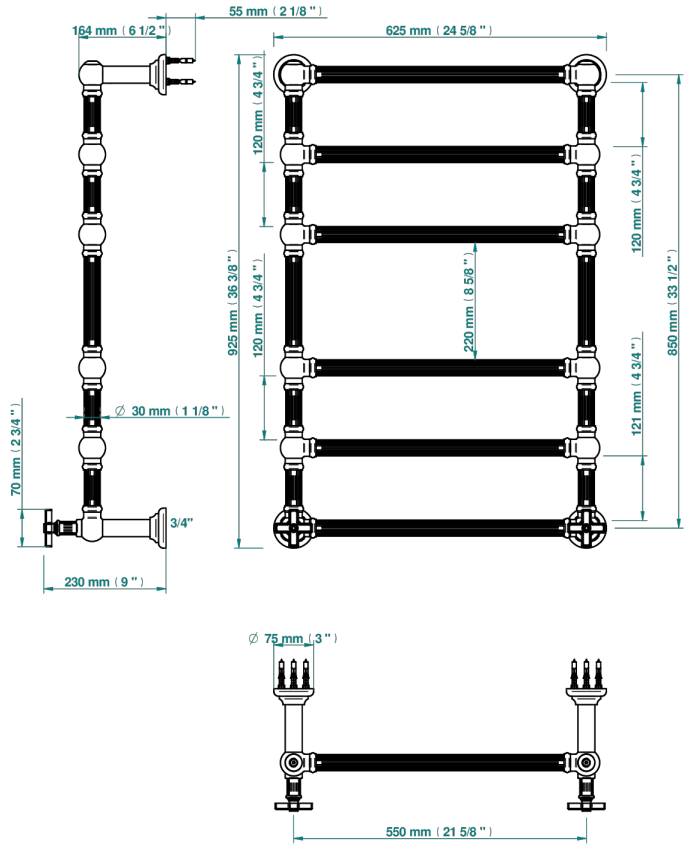

# GRAND CENTRAL WHITE ONYX

U9R-TWF6H2

Traditional towel warmer with fluted tube, 6 rails, 625 mm x 925 mm, hydronic with 2 stylised handles

71043

29/07/2019

## CHARACTERISTIC

- Grand central White Onyx
- Traditional towel warmer with fluted tube, 6 rails, 625 mm x 925 mm, hydronic with 2 stylised handles

## TECHNICAL SPECS

- Pression : 0,5 bars < P < 3 bars (recommandée)
- Pressure : 7.25 psi < P < 43.5 psi (advised)
- Température eau maximale conseillée : 60°C
- Maximum water temperature advised: 140°F
- Hauteur minimale au sol (maximum height from the ground) : 60 cm (24")
- Puissance / Power : 128W à Delta T 30