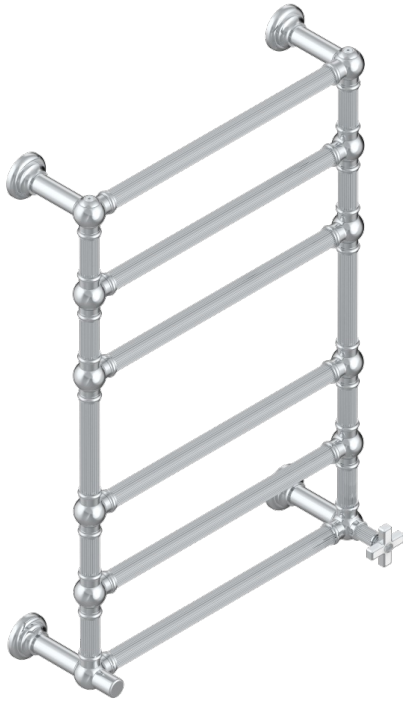

GRAND CENTRAL WHITE ONYX

U9R-TWF6H1

THG[®]
PARIS

Traditional towel warmer with fluted tube, 6 rails, 625 mm x 925 mm, hydronic with 1 stylised handle

71042

29/07/2019

CHARACTERISTIC

- Grand central White Onyx
- Traditional towel warmer with fluted tube, 6 rails, 625 mm x 925 mm, hydronic with 1 stylised handle

TECHNICAL SPECS

- Pression : 0,5 bars < P < 3 bars (recommandée)
- Pressure : 7.25 psi < P < 43.5 psi (advised)
- Température eau maximale conseillée : 60°C
- Maximum water temperature advised: 140°F
- Hauteur minimale au sol (maximum height from the ground) : 60 cm (24")
- Puissance / Power : 128W à Delta T 30