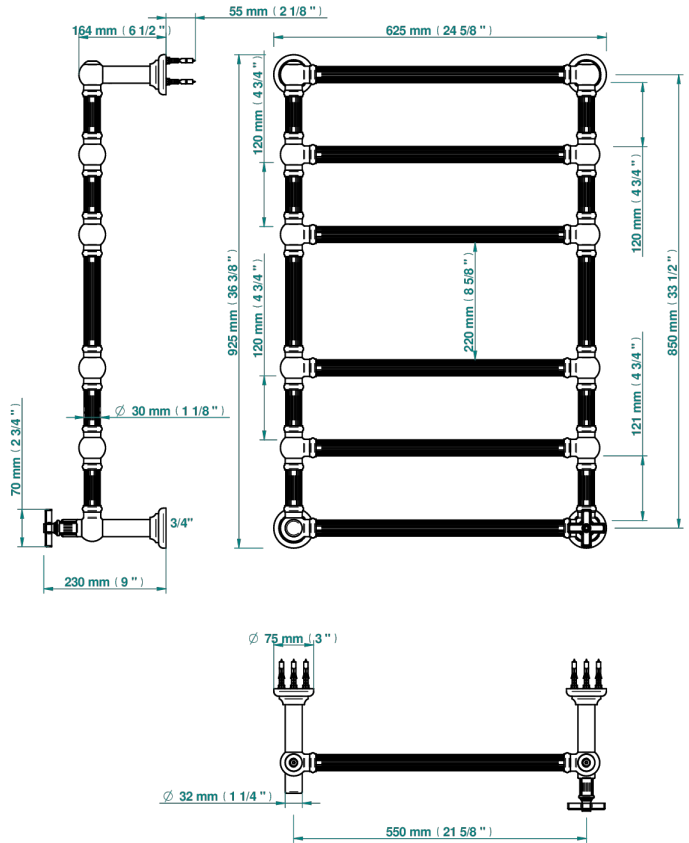

GRAND CENTRAL WHITE ONYX

U9R-TWF6H1

THG[®]
PARIS

Traditional towel warmer with fluted tube, 6 rails, 625 mm x 925 mm, hydronic with 1 stylised handle

71042

29/07/2019

CHARACTERISTIC

- Grand central White Onyx
- Traditional towel warmer with fluted tube, 6 rails, 625 mm x 925 mm, hydronic with 1 stylised handle

TECHNICAL SPECS

- Pression : 0,5 bars < P < 3 bars (recommandée)
- Pressure : 7.25 psi < P < 43.5 psi (advised)
- Température eau maximale conseillée : 60°C
- Maximum water temperature advised: 140°F
- Hauteur minimale au sol (maximum height from the ground) : 60 cm (24")
- Puissance / Power : 128W à Delta T 30