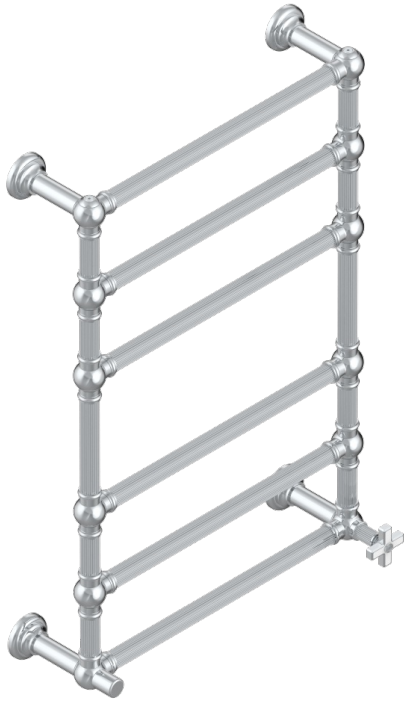

GRAND CENTRAL WHITE ONYX

U9R-TWF6H1

THG[®]
PARIS

Traditional towel warmer with fluted tube, 6 rails, 625 mm x 925 mm, hydronic with 1 stylised handle

71042

29/07/2019

CARACTERÍSTICAS

- Grand central White Onyx
- Traditional towel warmer with fluted tube, 6 rails, 625 mm x 925 mm, hydronic with 1 stylised handle

ESPECIFICACIONES TÉCNICAS

- Pression : 0,5 bars < P < 3 bars (recommandée)
- Pressure : 7.25 psi < P < 43.5 psi (advised)
- Température eau maximale conseillée : 60°C
- Maximum water temperature advised: 140°F
- Hauteur minimale au sol (maximum height from the ground) : 60 cm (24")
- Puissance / Power : 128W à Delta T 30

ACABADOS DISPONIBLES

Bronce claro - D01
Cromo - A02
Cromo mate - C02
Dorado - F01
Dorado mate - F07
Dorado pálido - F30

Dorado pálido mate (sin barniz) - F31
Níquel - B01
Níquel mate - C01
Pvd blush - H62
Pvd blush mate - H60
Pvd color latón - H49