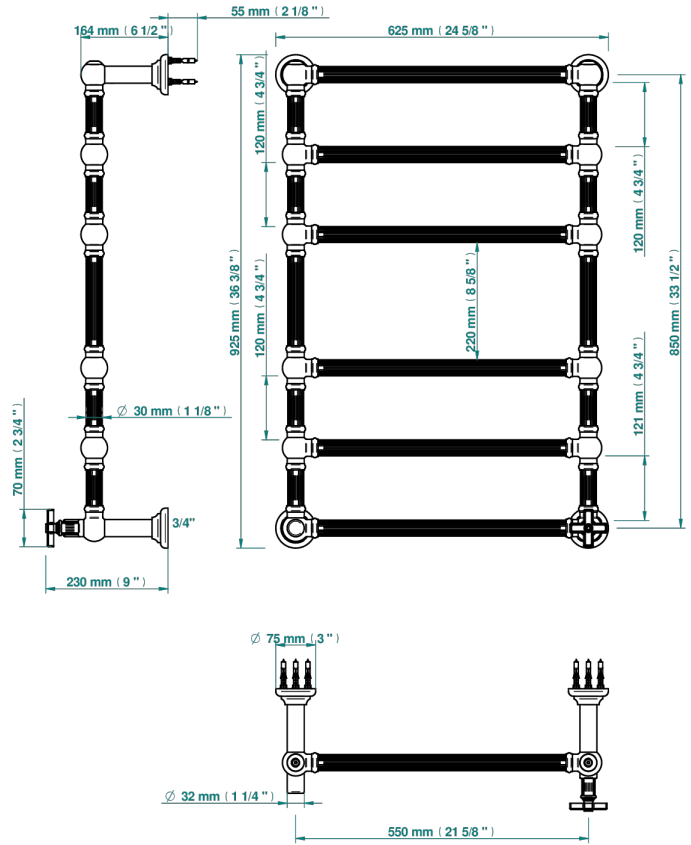

GRAND CENTRAL WHITE ONYX

U9R-TWF6H1

THG[®]
PARIS

Traditional towel warmer with fluted tube, 6 rails, 625 mm x 925 mm, hydronic with 1 stylised handle

71042

29/07/2019

CARACTERÍSTICAS

- Grand central White Onyx
- Traditional towel warmer with fluted tube, 6 rails, 625 mm x 925 mm, hydronic with 1 stylised handle

ESPECIFICACIONES TÉCNICAS

- Pression : 0,5 bars < P < 3 bars (recommandée)
- Pressure : 7.25 psi < P < 43.5 psi (advised)
- Température eau maximale conseillée : 60°C
- Maximum water temperature advised: 140°F
- Hauteur minimale au sol (maximum height from the ground) : 60 cm (24")
- Puissance / Power : 128W à Delta T 30