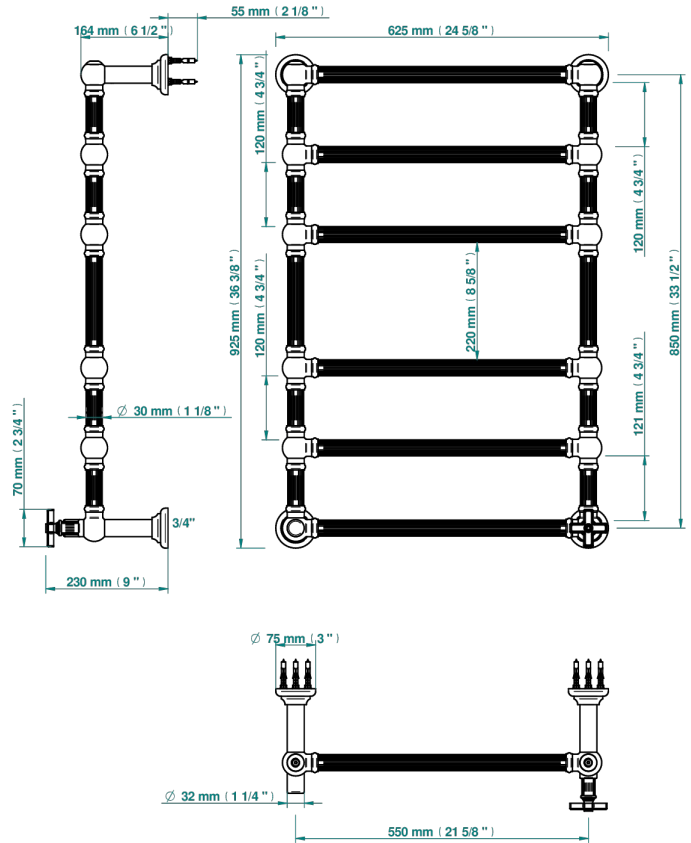

GRAND CENTRAL WHITE ONYX

U9R-TWF6H1

THG[®]
PARIS

Traditional towel warmer with fluted tube, 6 rails, 625 mm x 925 mm, hydronic with 1 stylised handle

71042

29/07/2019

CHARACTERISTIC

- Grand central White Onyx
- Traditional towel warmer with fluted tube, 6 rails, 625 mm x 925 mm, hydronic with 1 stylised handle

TECHNICAL SPECS

- Pression : 0,5 bars < P < 3 bars (recommandée)
- Pressure : 7.25 psi < P < 43.5 psi (advised)
- Température eau maximale conseillée : 60°C
- Maximum water temperature advised: 140°F
- Hauteur minimale au sol (maximum height from the ground) : 60 cm (24")
- Puissance / Power : 128W à Delta T 30