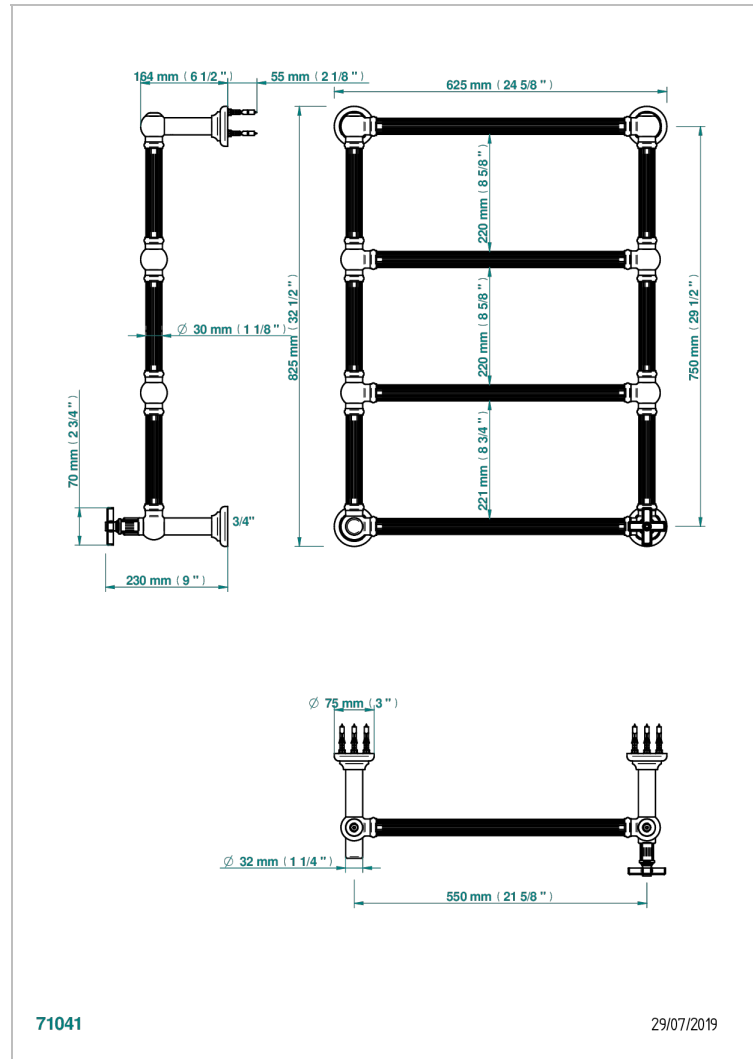

GRAND CENTRAL WHITE ONYX

U9R-TWF4H1

THG
PARIS

Traditional towel warmer with fluted tube, 4 rails, 625 mm x 825 mm, hydronic with 1 stylised handle

CHARACTERISTIC

- Grand central White Onyx
- Traditional towel warmer with fluted tube, 4 rails, 625 mm x 825 mm, hydronic with 1 stylised handle

TECHNICAL SPECS

- Pression : 0,5 bars < P < 3 bars (recommandée)
- Pressure : 7.25 psi < P < 43.5 psi (advised)
- Température eau maximale conseillée : 60°C
- Maximum water temperature advised: 140°F
- Hauteur minimale au sol (maximum height from the ground) : 60 cm (24")
- Puissance / Power : 86W à Delta T 30