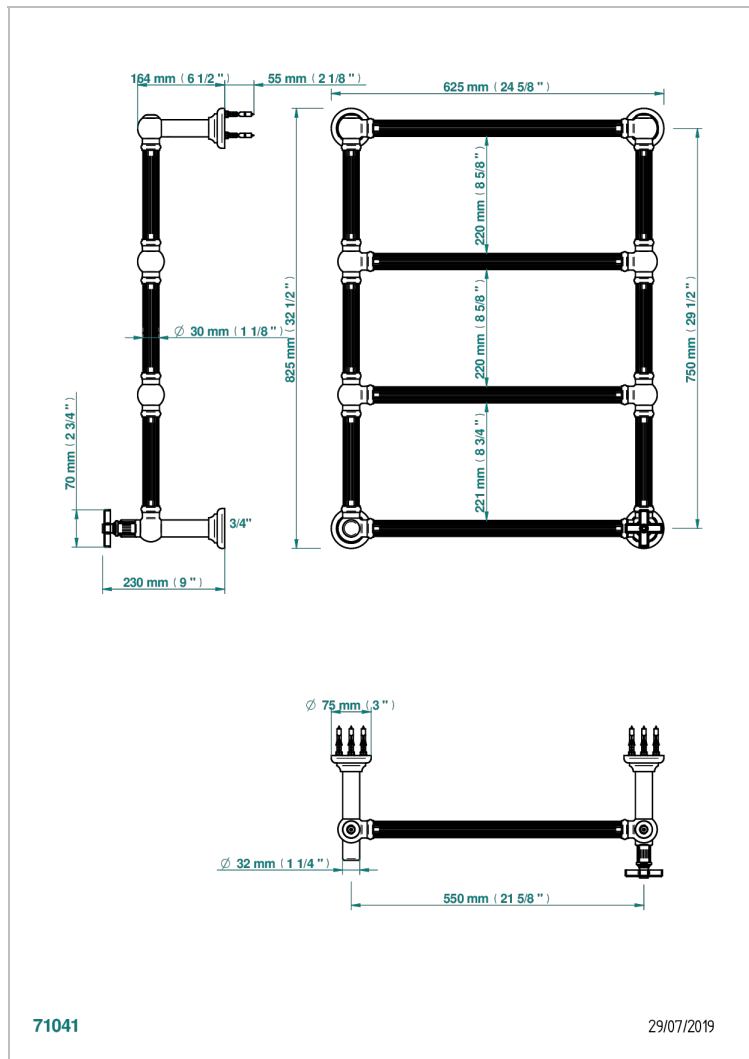

GRAND CENTRAL WHITE ONYX

U9R-TWF4H1

THG
PARIS

Traditional towel warmer with fluted tube, 4 rails, 625 mm x 825 mm, hydronic with 1 stylised handle

CARACTERÍSTICAS

- Grand central White Onyx
- Traditional towel warmer with fluted tube, 4 rails, 625 mm x 825 mm, hydronic with 1 stylised handle

ESPECIFICACIONES TÉCNICAS

- Pression : 0,5 bars < P < 3 bars (recommandée)
- Pressure : 7.25 psi < P < 43.5 psi (advised)
- Température eau maximale conseillée : 60°C
- Maximum water temperature advised: 140°F
- Hauteur minimale au sol (maximum height from the ground) : 60 cm (24")
- Puissance / Power : 86W à Delta T 30