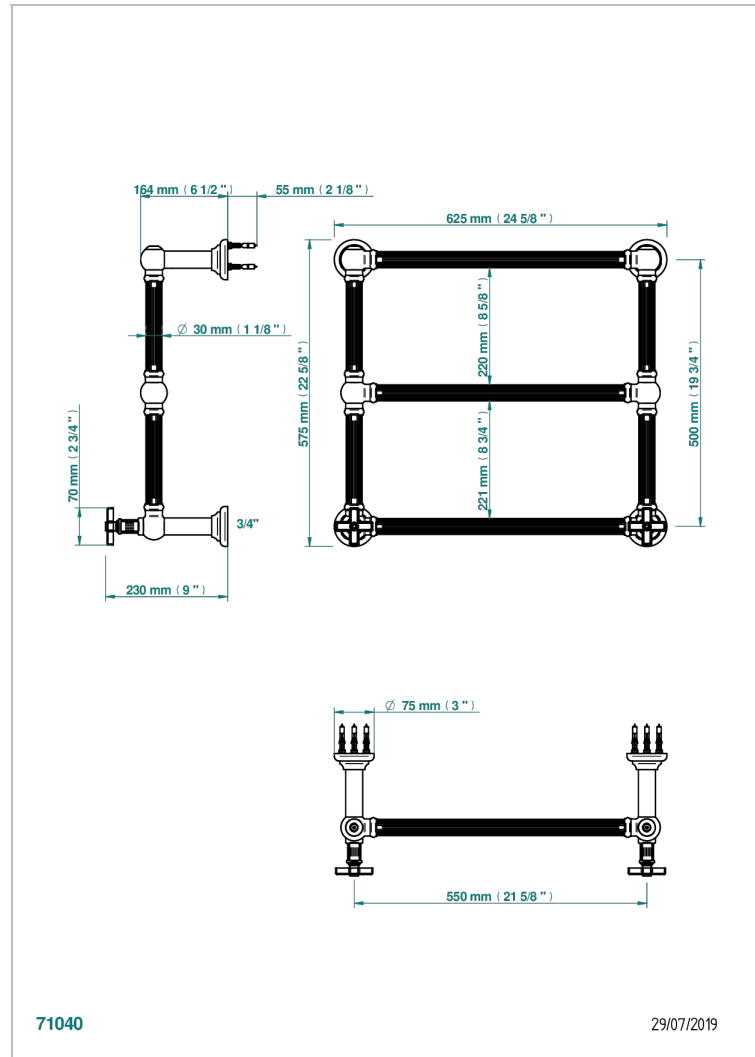

GRAND CENTRAL WHITE ONYX

U9R-TWF3H2

Traditional towel warmer with fluted tube, 3 rails, 625 mm x 575 mm, hydronic with 2 stylised handles

THG[®]
PARIS

CARACTERÍSTICAS

- Grand central White Onyx
- Traditional towel warmer with fluted tube, 3 rails, 625 mm x 575 mm, hydronic with 2 stylised handles

ESPECIFICACIONES TÉCNICAS

- Pression : 0,5 bars < P < 3 bars (recommandée)
- Pressure : 7.25 psi < P < 43.5 psi (advised)
- Température eau maximale conseillée : 60°C
- Maximum water temperature advised: 140°F
- Hauteur minimale au sol (maximum height from the ground) : 60 cm (24")
- Puissance / Power : 64W à Delta T 30