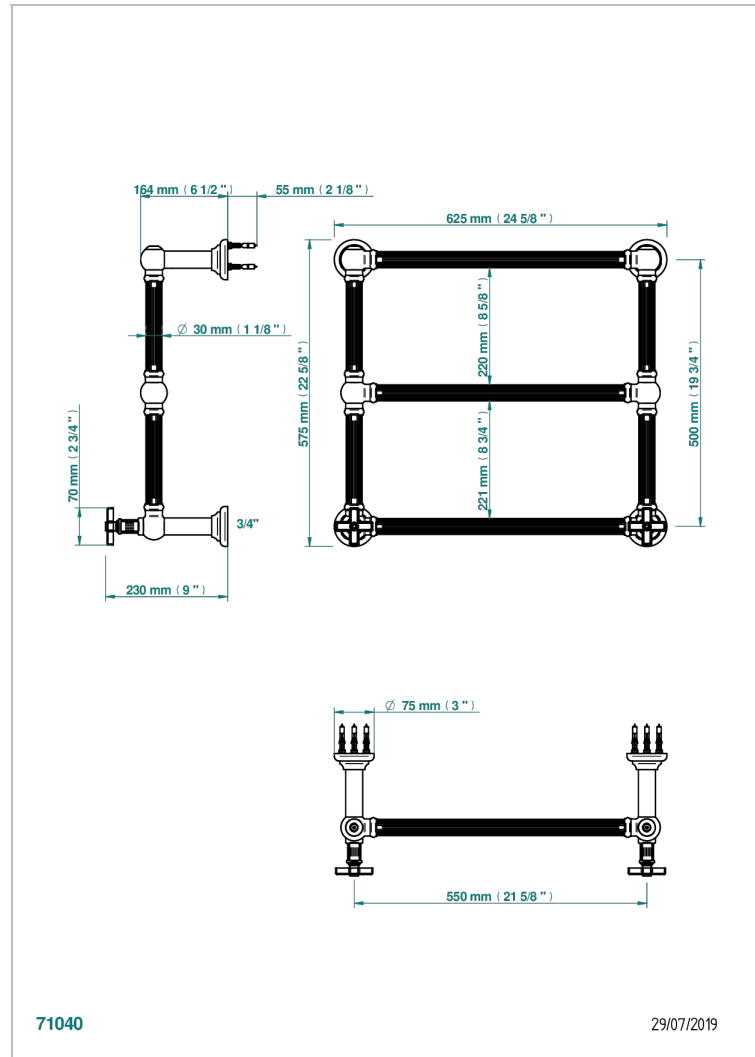

# GRAND CENTRAL WHITE ONYX

U9R-TWF3H2

Traditional towel warmer with fluted tube, 3 rails, 625 mm x 575 mm, hydronic with 2 stylised handles

THG<sup>®</sup>  
PARIS

## CHARACTERISTIC

- Grand central White Onyx
- Traditional towel warmer with fluted tube, 3 rails, 625 mm x 575 mm, hydronic with 2 stylised handles

## TECHNICAL SPECS

- Pression : 0,5 bars < P < 3 bars (recommandée)
- Pressure : 7.25 psi < P < 43.5 psi (advised)
- Température eau maximale conseillée : 60°C
- Maximum water temperature advised: 140°F
- Hauteur minimale au sol (maximum height from the ground) : 60 cm (24")
- Puissance / Power : 64W à Delta T 30