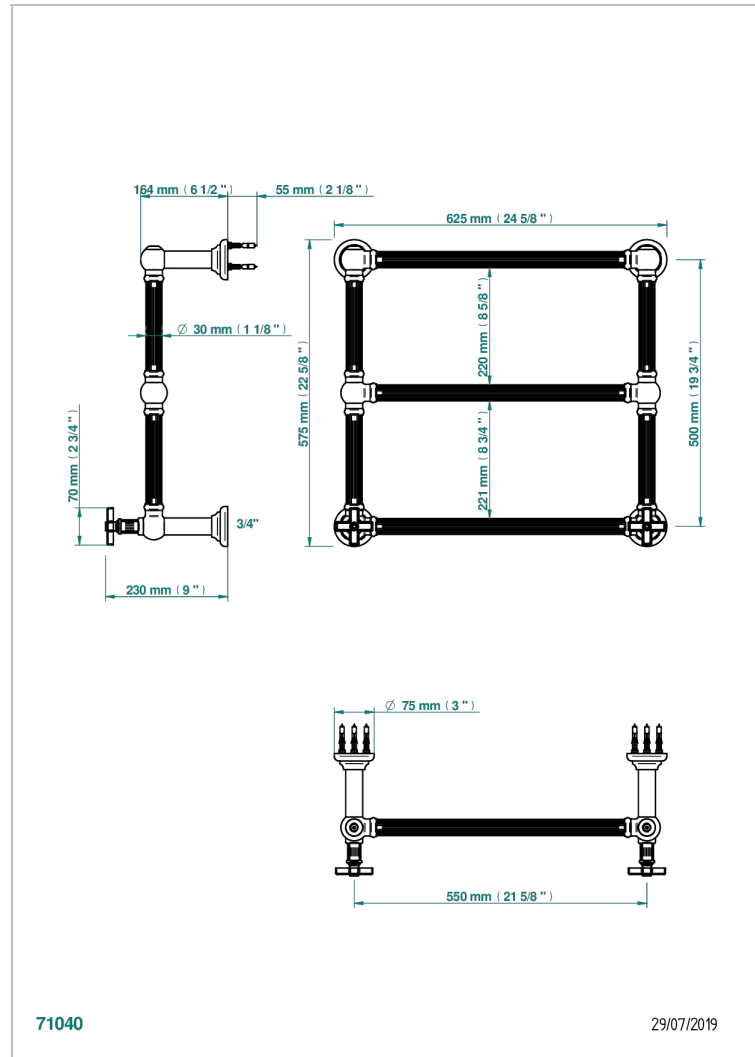

GRAND CENTRAL WHITE ONYX

U9R-TWF3H2

Traditional towel warmer with fluted tube, 3 rails, 625 mm x 575 mm, hydronic with 2 stylised handles

THG[®]
PARIS

CHARACTERISTIC

- Grand central White Onyx
- Traditional towel warmer with fluted tube, 3 rails, 625 mm x 575 mm, hydronic with 2 stylised handles

TECHNICAL SPECS

- Pression : 0,5 bars < P < 3 bars (recommandée)
- Pressure : 7.25 psi < P < 43.5 psi (advised)
- Température eau maximale conseillée : 60°C
- Maximum water temperature advised: 140°F
- Hauteur minimale au sol (maximum height from the ground) : 60 cm (24")
- Puissance / Power : 64W à Delta T 30