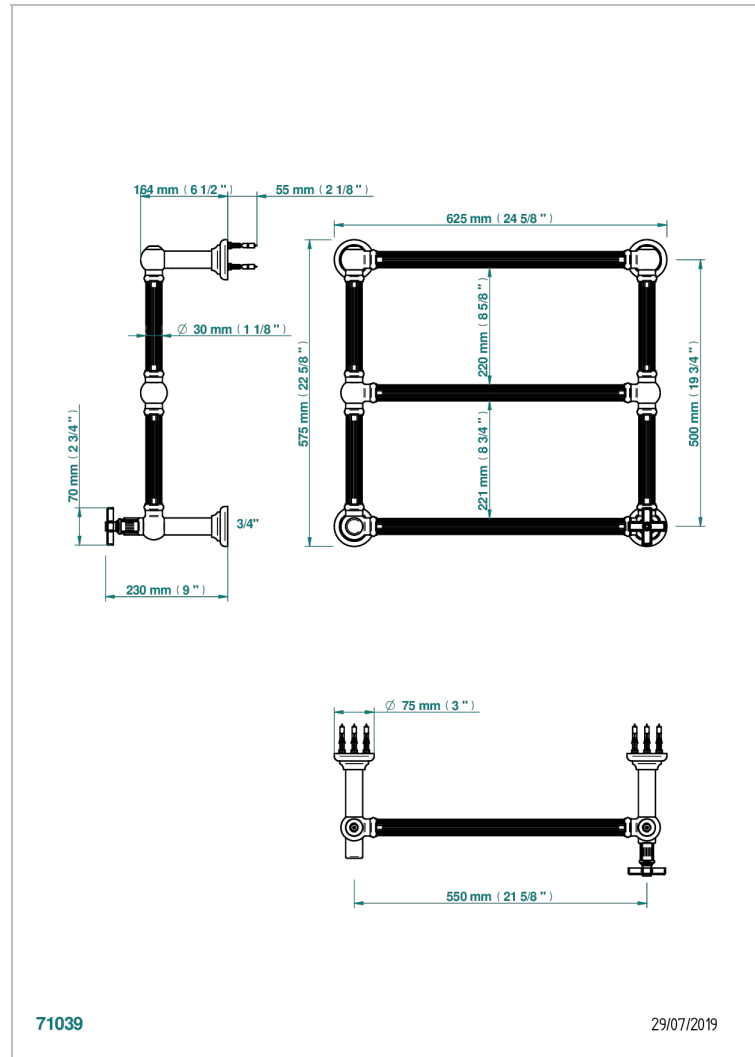

GRAND CENTRAL WHITE ONYX

U9R-TWF3H1

THG[®]
PARIS

Traditional towel warmer with fluted tube, 3 rails, 625 mm x 575 mm, hydronic with 1 stylised handle

71039

29/07/2019

CHARACTERISTIC

- Grand central White Onyx
- Traditional towel warmer with fluted tube, 3 rails, 625 mm x 575 mm, hydronic with 1 stylised handle

TECHNICAL SPECS

- Pression : 0,5 bars < P < 3 bars (recommandée)
- Pressure : 7.25 psi < P < 43.5 psi (advised)
- Température eau maximale conseillée : 60°C
- Maximum water temperature advised: 140°F
- Hauteur minimale au sol (maximum height from the ground) : 60 cm (24")
- Puissance / Power : 64W à Delta T 30