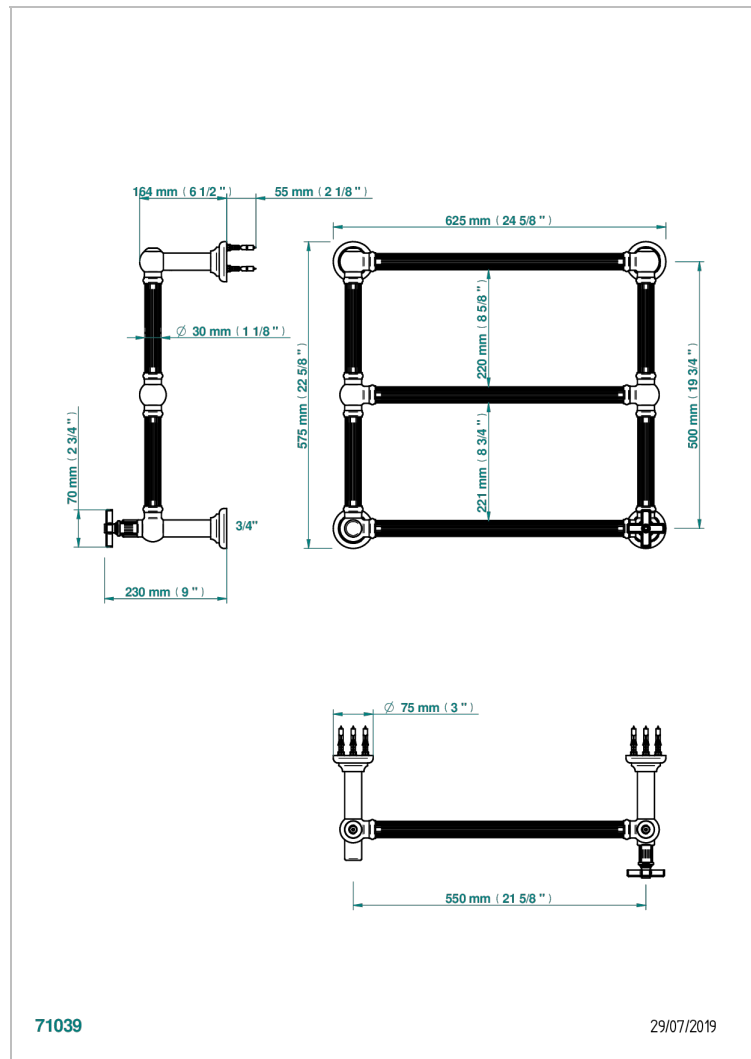

# GRAND CENTRAL WHITE ONYX

U9R-TWF3H1

THG<sup>®</sup>  
PARIS

Traditional towel warmer with fluted tube, 3 rails, 625 mm x 575 mm, hydronic with 1 stylised handle

71039

29/07/2019

## CARACTERÍSTICAS

- Grand central White Onyx
- Traditional towel warmer with fluted tube, 3 rails, 625 mm x 575 mm, hydronic with 1 stylised handle

## ESPECIFICACIONES TÉCNICAS

- Pression : 0,5 bars < P < 3 bars (recommandée)
- Pressure : 7.25 psi < P < 43.5 psi (advised)
- Température eau maximale conseillée : 60°C
- Maximum water temperature advised: 140°F
- Hauteur minimale au sol (maximum height from the ground) : 60 cm (24")
- Puissance / Power : 64W à Delta T 30