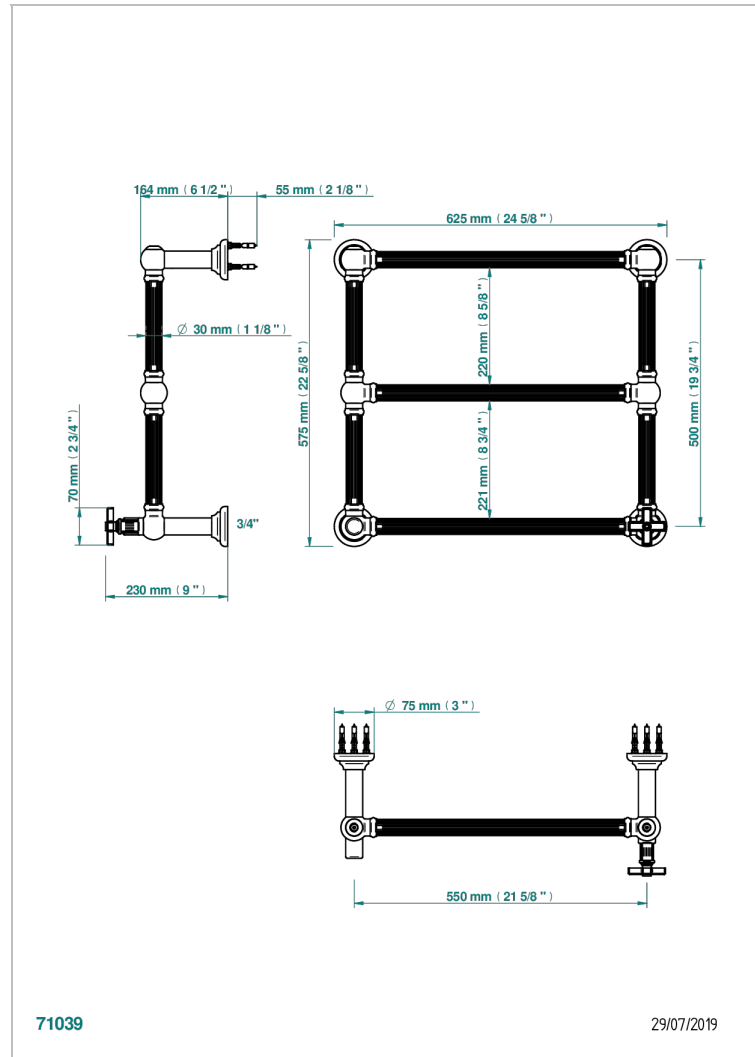

GRAND CENTRAL WHITE ONYX

U9R-TWF3H1

Traditional towel warmer with fluted tube, 3 rails, 625 mm x 575 mm, hydronic with 1 stylised handle

THG[®]
PARIS

71039

29/07/2019

CHARACTERISTIC

- Grand central White Onyx
- Traditional towel warmer with fluted tube, 3 rails, 625 mm x 575 mm, hydronic with 1 stylised handle

TECHNICAL SPECS

- Pression : 0,5 bars < P < 3 bars (recommandée)
- Pressure : 7.25 psi < P < 43.5 psi (advised)
- Température eau maximale conseillée : 60°C
- Maximum water temperature advised: 140°F
- Hauteur minimale au sol (maximum height from the ground) : 60 cm (24")
- Puissance / Power : 64W à Delta T 30