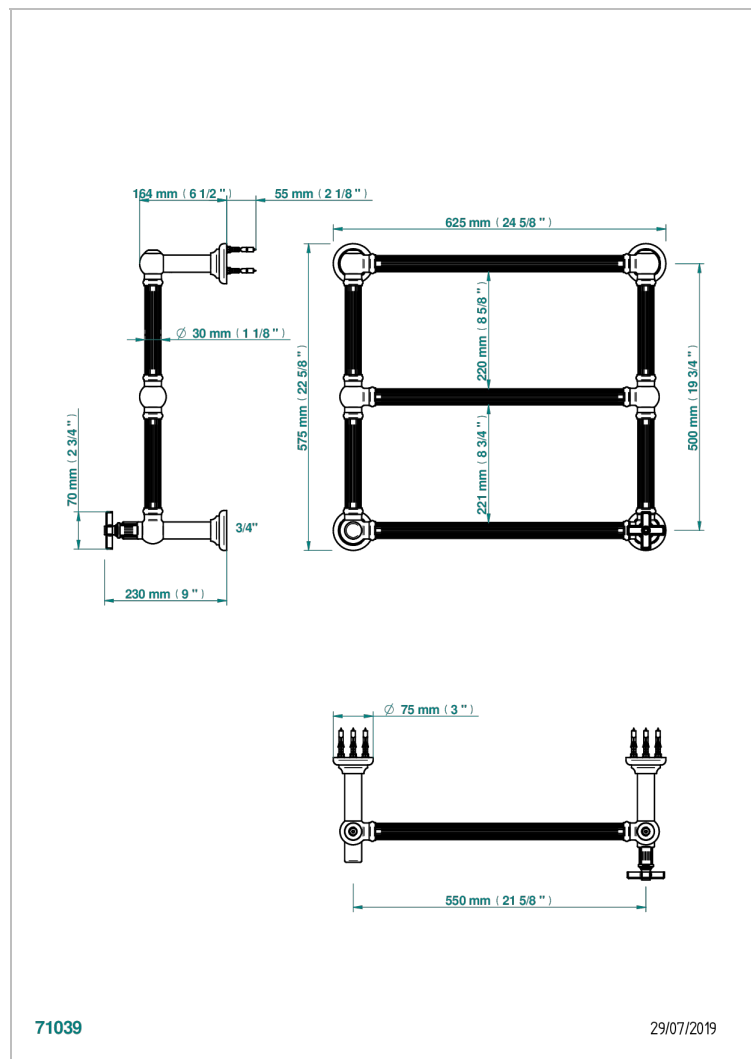

# GRAND CENTRAL WHITE ONYX

U9R-TWF3H1

THG<sup>®</sup>  
PARIS

Traditional towel warmer with fluted tube, 3 rails, 625 mm x 575 mm, hydronic with 1 stylised handle

71039

29/07/2019

## CHARACTERISTIC

- Grand central White Onyx
- Traditional towel warmer with fluted tube, 3 rails, 625 mm x 575 mm, hydronic with 1 stylised handle

## TECHNICAL SPECS

- Pression : 0,5 bars < P < 3 bars (recommandée)
- Pressure : 7.25 psi < P < 43.5 psi (advised)
- Température eau maximale conseillée : 60°C
- Maximum water temperature advised: 140°F
- Hauteur minimale au sol (maximum height from the ground) : 60 cm (24")
- Puissance / Power : 64W à Delta T 30