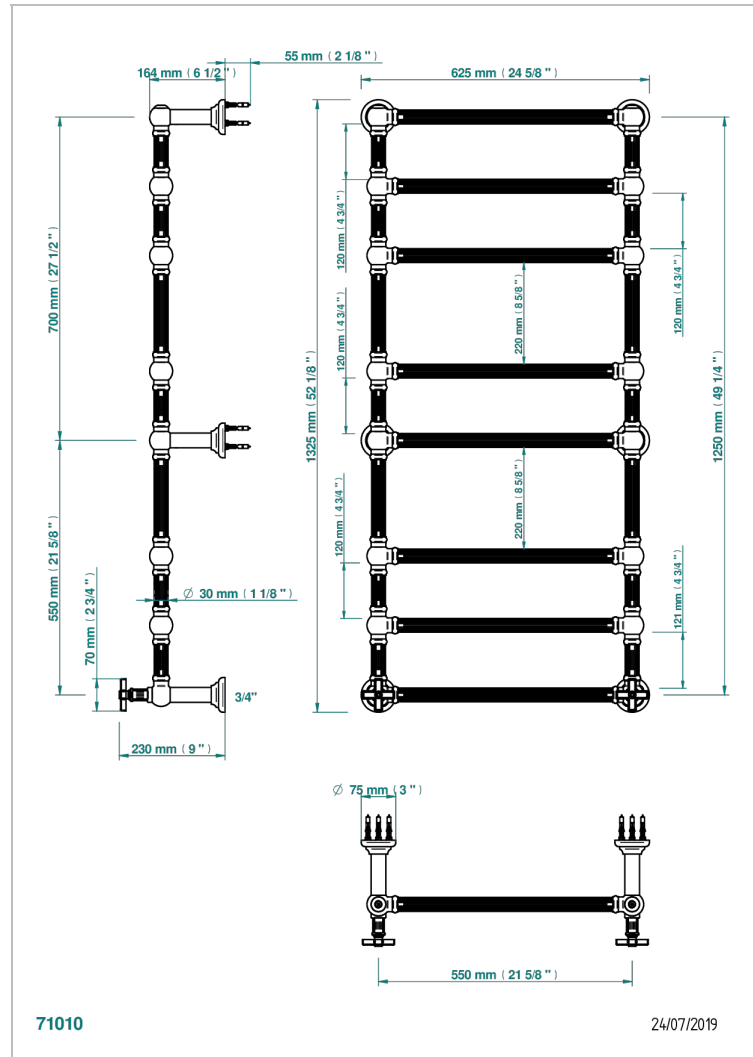

# GRAND CENTRAL BLACK ONYX

U9M-TWF8H2

THG<sup>®</sup>  
PARIS

Traditional towel warmer with fluted tube, 8 rails, 625 mm x 1325 mm, hydronic with 2 stylised handles

## CHARACTERISTIC

- Grand central Black Onyx
- Traditional towel warmer with fluted tube, 8 rails, 625 mm x 1325 mm, hydronic with 2 stylised handles

## TECHNICAL SPECS

- Pression : 0,5 bars < P < 3 bars (recommandée)
- Pressure : 7.25 psi < P < 43.5 psi (advised)
- Température eau maximale conseillée : 60°C
- Maximum water temperature advised: 140°F
- Hauteur minimale au sol (maximum height from the ground) : 60 cm (24")
- Puissance / Power : 171W à Delta T 30