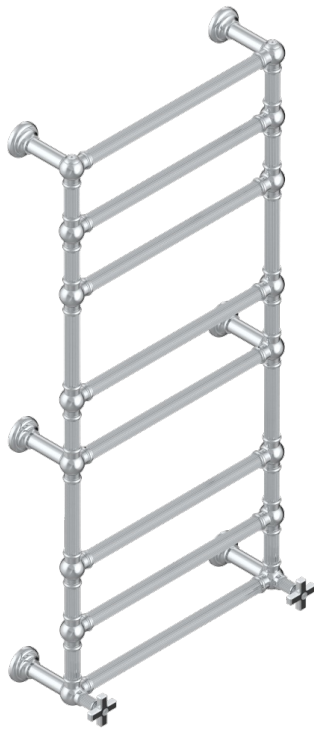

# GRAND CENTRAL BLACK ONYX

U9M-TWF8H2

THG<sup>®</sup>  
PARIS

Traditional towel warmer with fluted tube, 8 rails, 625 mm x 1325 mm, hydronic with 2 stylised handles

## CHARACTERISTIC

- Grand central Black Onyx
- Traditional towel warmer with fluted tube, 8 rails, 625 mm x 1325 mm, hydronic with 2 stylised handles

## TECHNICAL SPECS

- Pression : 0,5 bars < P < 3 bars (recommandée)
- Pressure : 7.25 psi < P < 43.5 psi (advised)
- Température eau maximale conseillée : 60°C
- Maximum water temperature advised: 140°F
- Hauteur minimale au sol (maximum height from the ground) : 60 cm (24")
- Puissance / Power : 171W à Delta T 30

## AVAILABLE FINITIONS

Blush PVD - H62  
Brass color PVD - H49  
Brown bronze color PVD - F33  
Gold color PVD - H52  
Graphite PVD - H64  
Lacquered light bronze - D01

Matt Umber PVD - H67  
Matt blush PVD - H60  
Matt brass color PVD - H50  
Matt brown bronze color PVD - F34  
Matt chrome - C02  
Matt gold - F07