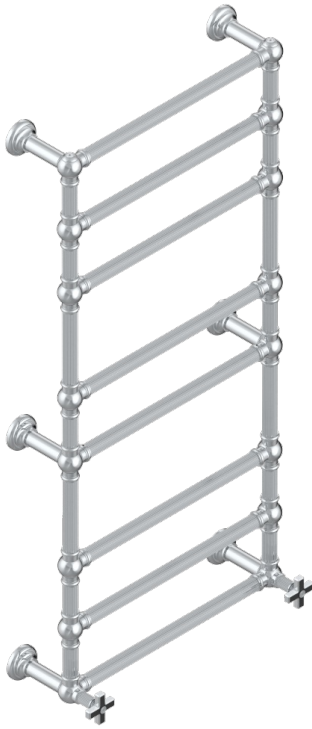

# GRAND CENTRAL BLACK ONYX

U9M-TWF8H2

Traditional towel warmer with fluted tube, 8 rails, 625 mm x 1325 mm, hydronic with 2 stylised handles

## CHARACTERISTIC

- Grand central Black Onyx
- Traditional towel warmer with fluted tube, 8 rails, 625 mm x 1325 mm, hydronic with 2 stylised handles

## TECHNICAL SPECS

- Pression : 0,5 bars < P < 3 bars (recommandée)
- Pressure : 7.25 psi < P < 43.5 psi (advised)
- Température eau maximale conseillée : 60°C
- Maximum water temperature advised: 140°F
- Hauteur minimale au sol (maximum height from the ground) : 60 cm (24")
- Puissance / Power : 171W à Delta T 30