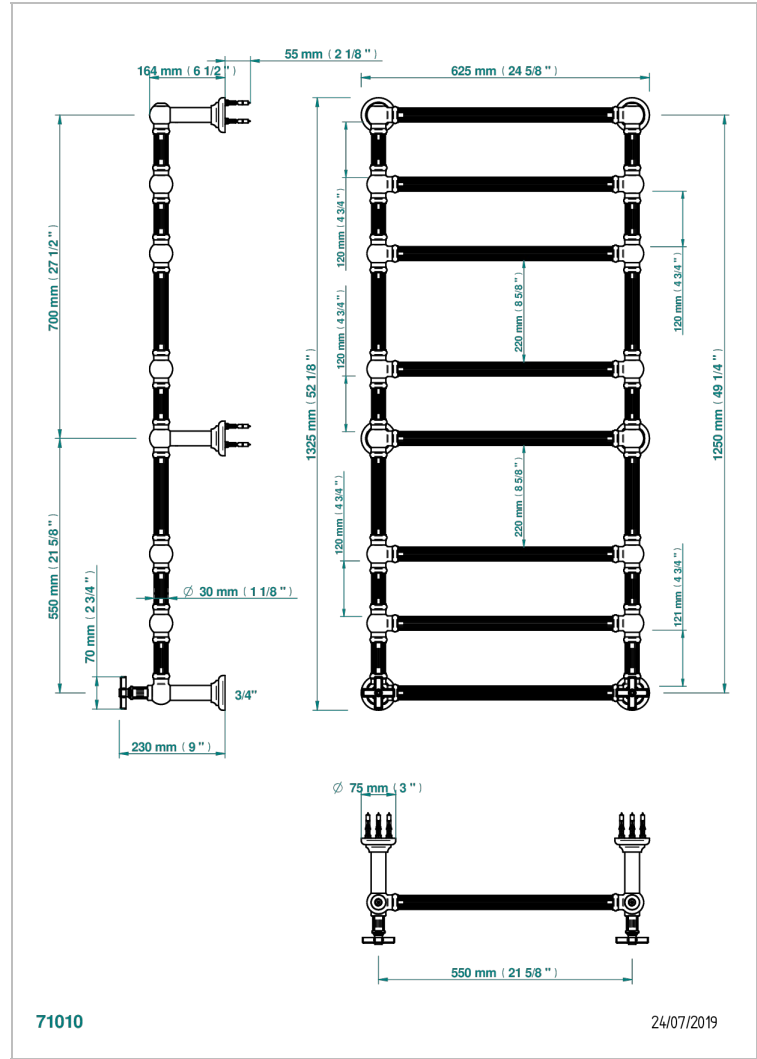

# GRAND CENTRAL BLACK ONYX

U9M-TWF8H2

Traditional towel warmer with fluted tube, 8 rails, 625 mm x 1325 mm, hydronic with 2 stylised handles

## CHARACTERISTIC

- Grand central Black Onyx
- Traditional towel warmer with fluted tube, 8 rails, 625 mm x 1325 mm, hydronic with 2 stylised handles

## TECHNICAL SPECS

- Pression : 0,5 bars < P < 3 bars (recommandée)
- Pressure : 7.25 psi < P < 43.5 psi (advised)
- Température eau maximale conseillée : 60°C
- Maximum water temperature advised: 140°F
- Hauteur minimale au sol (maximum height from the ground) : 60 cm (24")
- Puissance / Power : 171W à Delta T 30