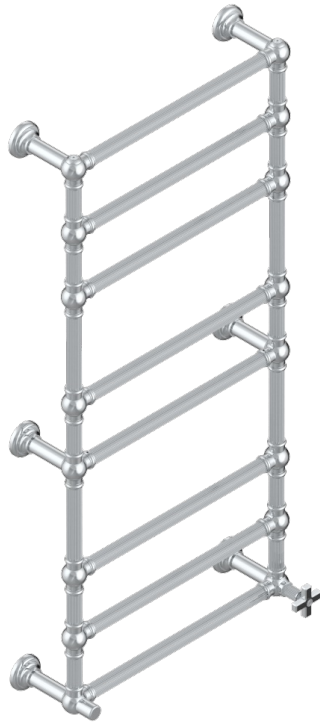

GRAND CENTRAL BLACK ONYX

U9M-TWF8H1

Traditional towel warmer with fluted tube, 8 rails, 625 mm x 1325 mm, hydronic with 1 stylised handle

CHARACTERISTIC

- Grand central Black Onyx
- Traditional towel warmer with fluted tube, 8 rails, 625 mm x 1325 mm, hydronic with 1 stylised handle

TECHNICAL SPECS

- Pression : 0,5 bars < P < 3 bars (recommandée)
- Pressure : 7.25 psi < P < 43.5 psi (advised)
- Température eau maximale conseillée : 60°C
- Maximum water temperature advised: 140°F
- Hauteur minimale au sol (maximum height from the ground) : 60 cm (24")
- Puissance / Power : 171W à Delta T 30

AVAILABLE FINITIONS

Blush PVD - H62
Brass color PVD - H49
Brown bronze color PVD - F33
Gold color PVD - H52
Graphite PVD - H64
Lacquered light bronze - D01

Matt Amber PVD - H67
Matt blush PVD - H60
Matt brass color PVD - H50
Matt brown bronze color PVD - F34
Matt chrome - C02
Matt gold - F07