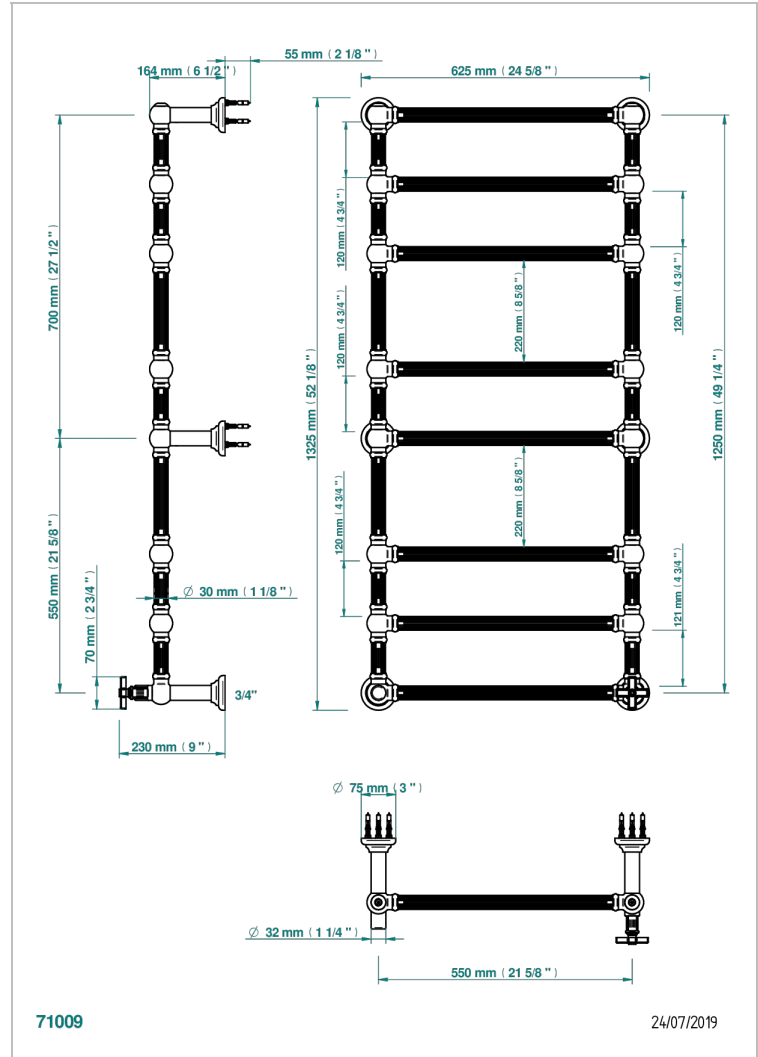

GRAND CENTRAL BLACK ONYX

U9M-TWF8H1

Traditional towel warmer with fluted tube, 8 rails, 625 mm x 1325 mm, hydronic with 1 stylised handle

THG[®]
PARIS

CARACTERÍSTICAS

- Grand central Black Onyx
- Traditional towel warmer with fluted tube, 8 rails, 625 mm x 1325 mm, hydronic with 1 stylised handle

ESPECIFICACIONES TÉCNICAS

- Pression : 0,5 bars < P < 3 bars (recommandée)
- Pressure : 7.25 psi < P < 43.5 psi (advised)
- Température eau maximale conseillée : 60°C
- Maximum water temperature advised: 140°F
- Hauteur minimale au sol (maximum height from the ground) : 60 cm (24")
- Puissance / Power : 171W à Delta T 30