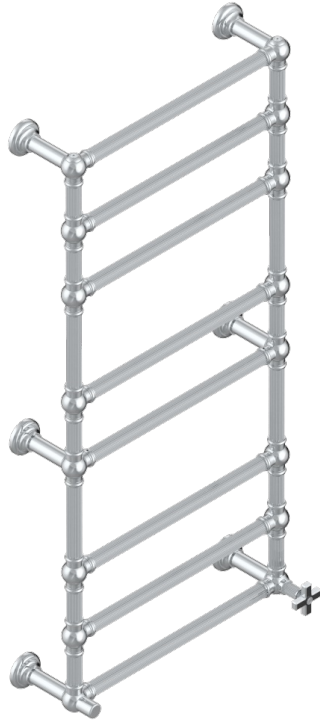

GRAND CENTRAL BLACK ONYX

U9M-TWF8H1

Traditional towel warmer with fluted tube, 8 rails, 625 mm x 1325 mm, hydronic with 1 stylised handle

THG[®]
PARIS

CARACTERÍSTICAS

- Grand central Black Onyx
- Traditional towel warmer with fluted tube, 8 rails, 625 mm x 1325 mm, hydronic with 1 stylised handle

ESPECIFICACIONES TÉCNICAS

- Pression : 0,5 bars < P < 3 bars (recommandée)
- Pressure : 7.25 psi < P < 43.5 psi (advised)
- Température eau maximale conseillée : 60°C
- Maximum water temperature advised: 140°F
- Hauteur minimale au sol (maximum height from the ground) : 60 cm (24")
- Puissance / Power : 171W à Delta T 30

ACABADOS DISPONIBLES

Bronce claro - D01
Cromo - A02
Cromo mate - C02
Dorado - F01
Dorado mate - F07
Dorado pálido - F30

Dorado pálido mate (sin barniz) - F31
Níquel - B01
Níquel mate - C01
Pvd blush - H62
Pvd blush mate - H60
Pvd color latón - H49