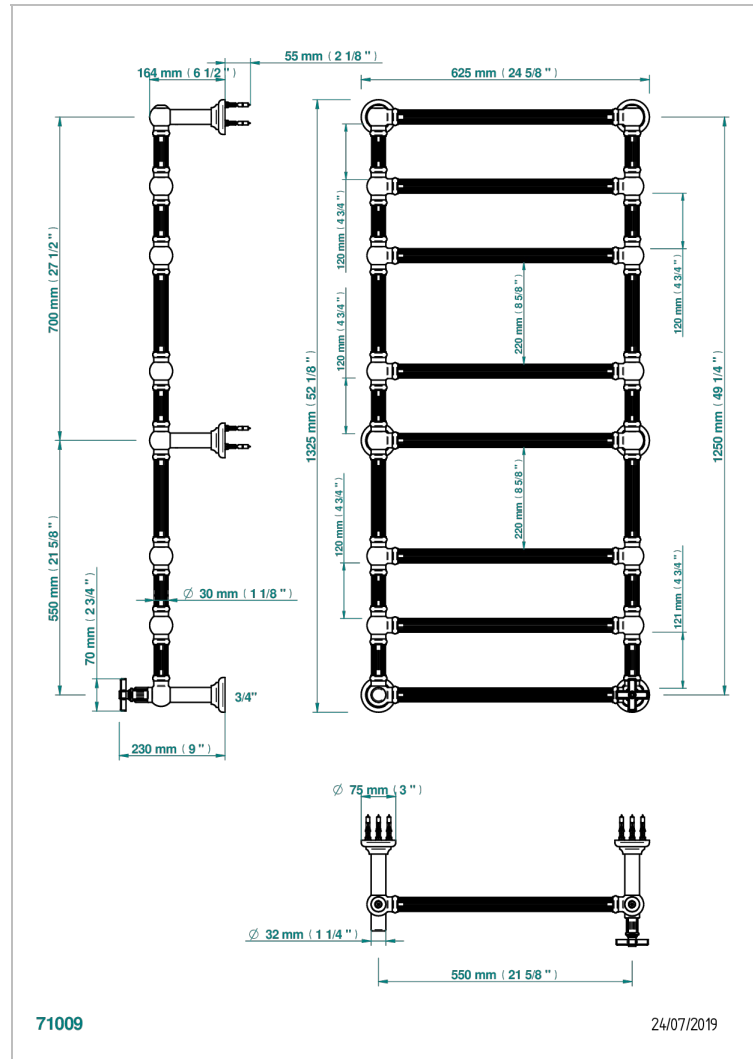

GRAND CENTRAL BLACK ONYX

U9M-TWF8H1

Traditional towel warmer with fluted tube, 8 rails, 625 mm x 1325 mm, hydronic with 1 stylised handle

CHARACTERISTIC

- Grand central Black Onyx
- Traditional towel warmer with fluted tube, 8 rails, 625 mm x 1325 mm, hydronic with 1 stylised handle

TECHNICAL SPECS

- Pression : 0,5 bars < P < 3 bars (recommandée)
- Pressure : 7.25 psi < P < 43.5 psi (advised)
- Température eau maximale conseillée : 60°C
- Maximum water temperature advised: 140°F
- Hauteur minimale au sol (maximum height from the ground) : 60 cm (24")
- Puissance / Power : 171W à Delta T 30