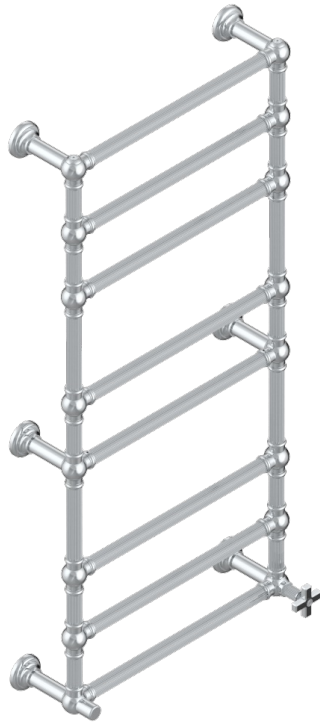

GRAND CENTRAL BLACK ONYX

U9M-TWF8H1

Traditional towel warmer with fluted tube, 8 rails, 625 mm x 1325 mm, hydronic with 1 stylised handle

CHARACTERISTIC

- Grand central Black Onyx
- Traditional towel warmer with fluted tube, 8 rails, 625 mm x 1325 mm, hydronic with 1 stylised handle

TECHNICAL SPECS

- Pression : 0,5 bars < P < 3 bars (recommandée)
- Pressure : 7.25 psi < P < 43.5 psi (advised)
- Température eau maximale conseillée : 60°C
- Maximum water temperature advised: 140°F
- Hauteur minimale au sol (maximum height from the ground) : 60 cm (24")
- Puissance / Power : 171W à Delta T 30

AVAILABLE FINITIONS

Blush PVD - H62
Brass color PVD - H49
Brown bronze color PVD - F33
Gold color PVD - H52
Graphite PVD - H64
Lacquered light bronze - D01

Matt Umber PVD - H67
Matt blush PVD - H60
Matt brass color PVD - H50
Matt brown bronze color PVD - F34
Matt chrome - C02
Matt gold - F07