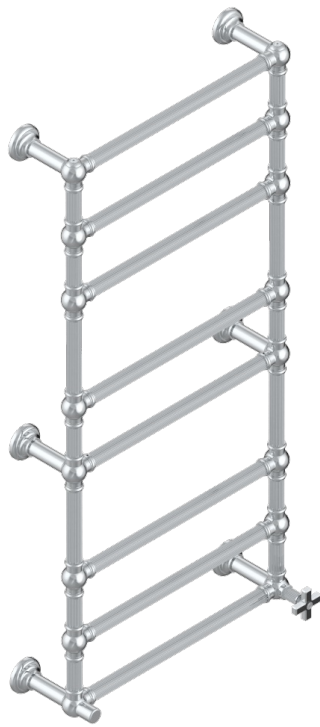

GRAND CENTRAL BLACK ONYX

U9M-TWF8H1

THG[®]
PARIS

Traditional towel warmer with fluted tube, 8 rails, 625 mm x 1325 mm, hydronic with 1 stylised handle

CHARACTERISTIC

- Grand central Black Onyx
- Traditional towel warmer with fluted tube, 8 rails, 625 mm x 1325 mm, hydronic with 1 stylised handle

TECHNICAL SPECS

- Pression : 0,5 bars < P < 3 bars (recommandée)
- Pressure : 7.25 psi < P < 43.5 psi (advised)
- Température eau maximale conseillée : 60°C
- Maximum water temperature advised: 140°F
- Hauteur minimale au sol (maximum height from the ground) : 60 cm (24")
- Puissance / Power : 171W à Delta T 30

AVAILABLE FINITIONS

Blush PVD - H62
Brass color PVD - H49
Brown bronze color PVD - F33
Gold color PVD - H52
Graphite PVD - H64
Lacquered light bronze - D01

Matt Amber PVD - H67
Matt blush PVD - H60
Matt brass color PVD - H50
Matt brown bronze color PVD - F34
Matt chrome - C02
Matt gold - F07