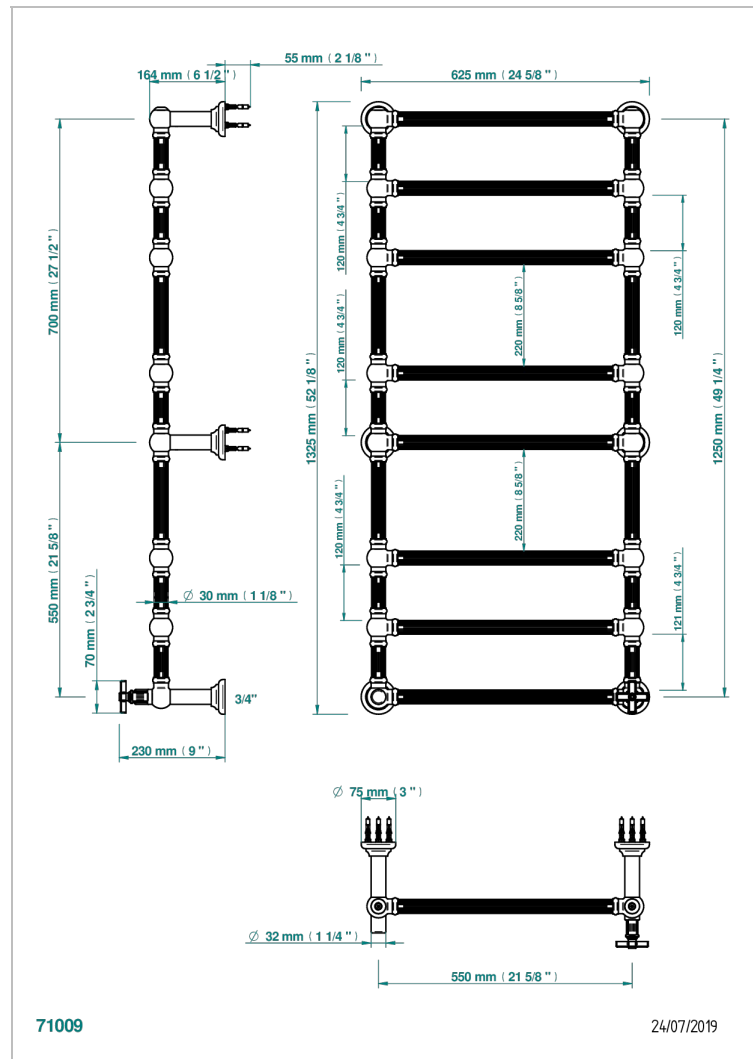

GRAND CENTRAL BLACK ONYX

U9M-TWF8H1

THG[®]
PARIS

Traditional towel warmer with fluted tube, 8 rails, 625 mm x 1325 mm, hydronic with 1 stylised handle

CHARACTERISTIC

- Grand central Black Onyx
- Traditional towel warmer with fluted tube, 8 rails, 625 mm x 1325 mm, hydronic with 1 stylised handle

TECHNICAL SPECS

- Pression : 0,5 bars < P < 3 bars (recommandée)
- Pressure : 7.25 psi < P < 43.5 psi (advised)
- Température eau maximale conseillée : 60°C
- Maximum water temperature advised: 140°F
- Hauteur minimale au sol (maximum height from the ground) : 60 cm (24")
- Puissance / Power : 171W à Delta T 30